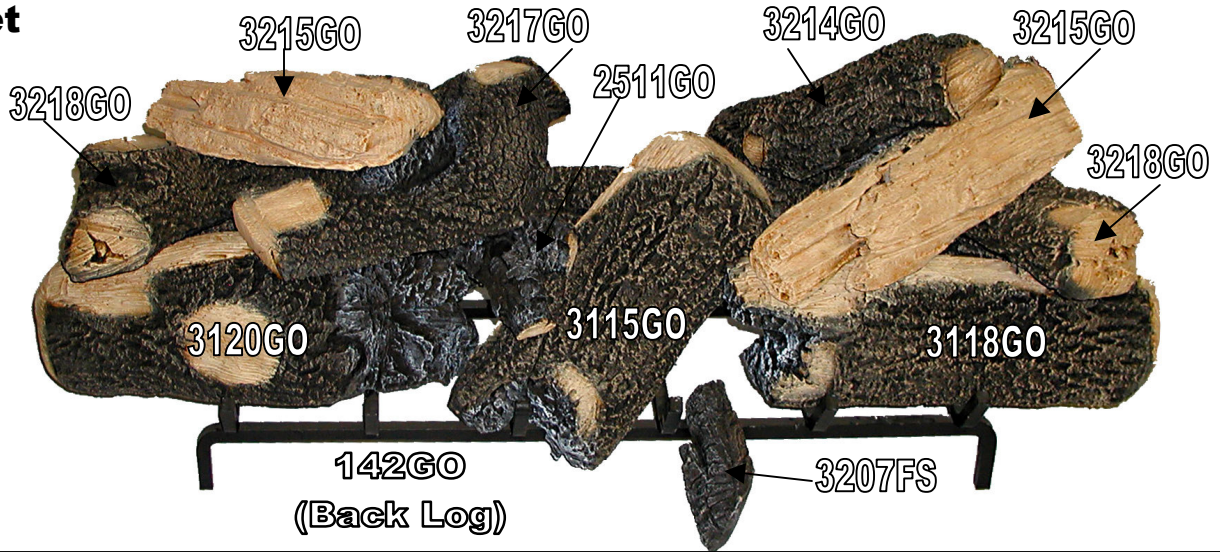

Supreme Ponderosa Log Diagram

SPS4812AA
48" Set

SPS4211AA
42" Set

SPS2407AA
24" Set

SPS3609AA
36" Set

SPS3008AA
30" Set