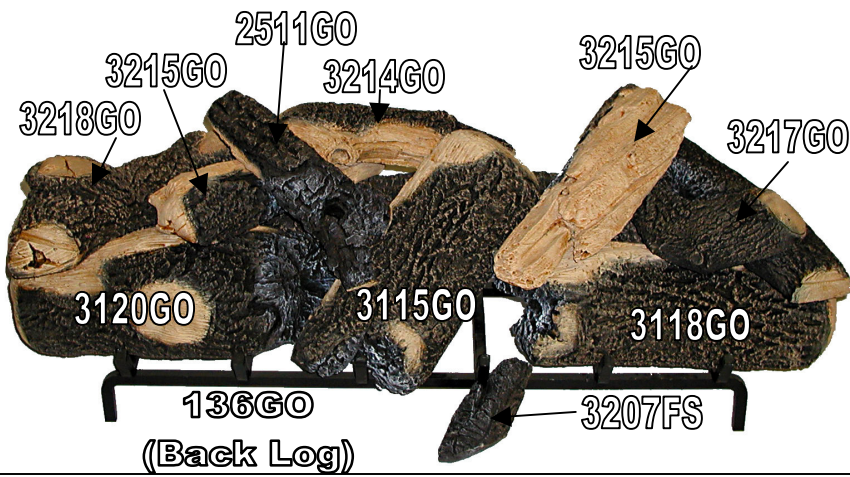

Supreme Ponderosa Log Diagram

SPS4812AA
48" Set

SPS4211AA
42" Set

SPS2407AA
24" Set

SPS3609AA
36" Set

SPS3008AA
30" Set