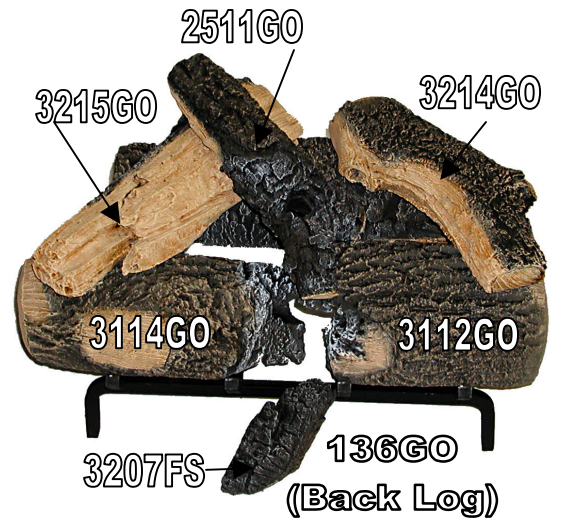

Supreme Ponderosa Log Diagram

SPS4812AA
48" Set

SPS4211AA
42" Set

SPS2407AA
24" Set

SPS3609AA
36" Set

SPS3008AA
30" Set