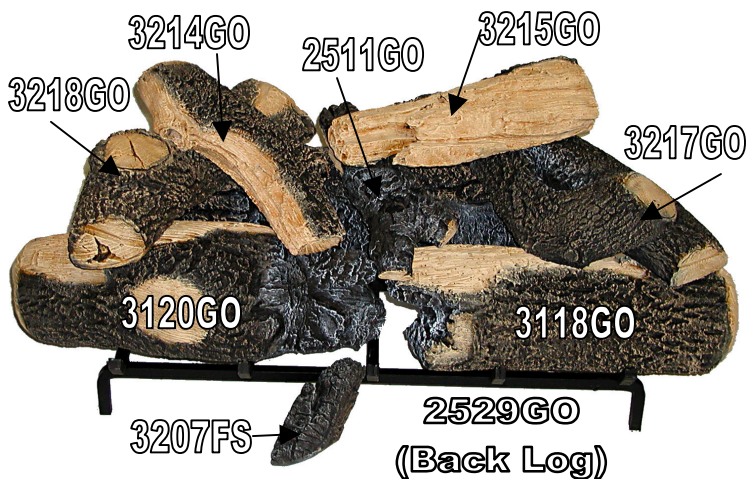

Supreme Ponderosa Log Diagram

SPS4812AA
48" Set

SPS4211AA
42" Set

SPS2407AA
24" Set

SPS3609AA
36" Set

SPS3008AA
30" Set