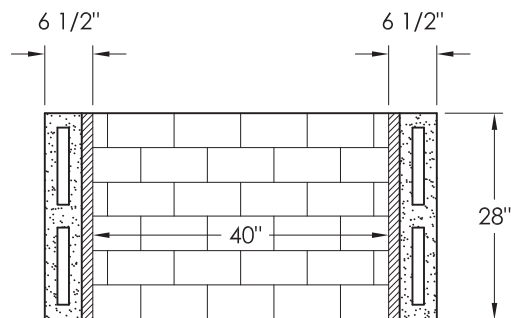

MASON-LITE

OTHER DIMENSIONS	
Framing Width	57"
Framing Height	65"
Framing Depth	28"
Flue Size Class A	16"
Weight	885 lbs

ACCESSORIES	
Herringbone Brick Liner	MFPST43-SHBL
Full Running Bond Brick Liner	MFPST43-FRBL
Structural Metal Base Kit - 8"	MFPB43
Masonry Arch	MFP-ARC