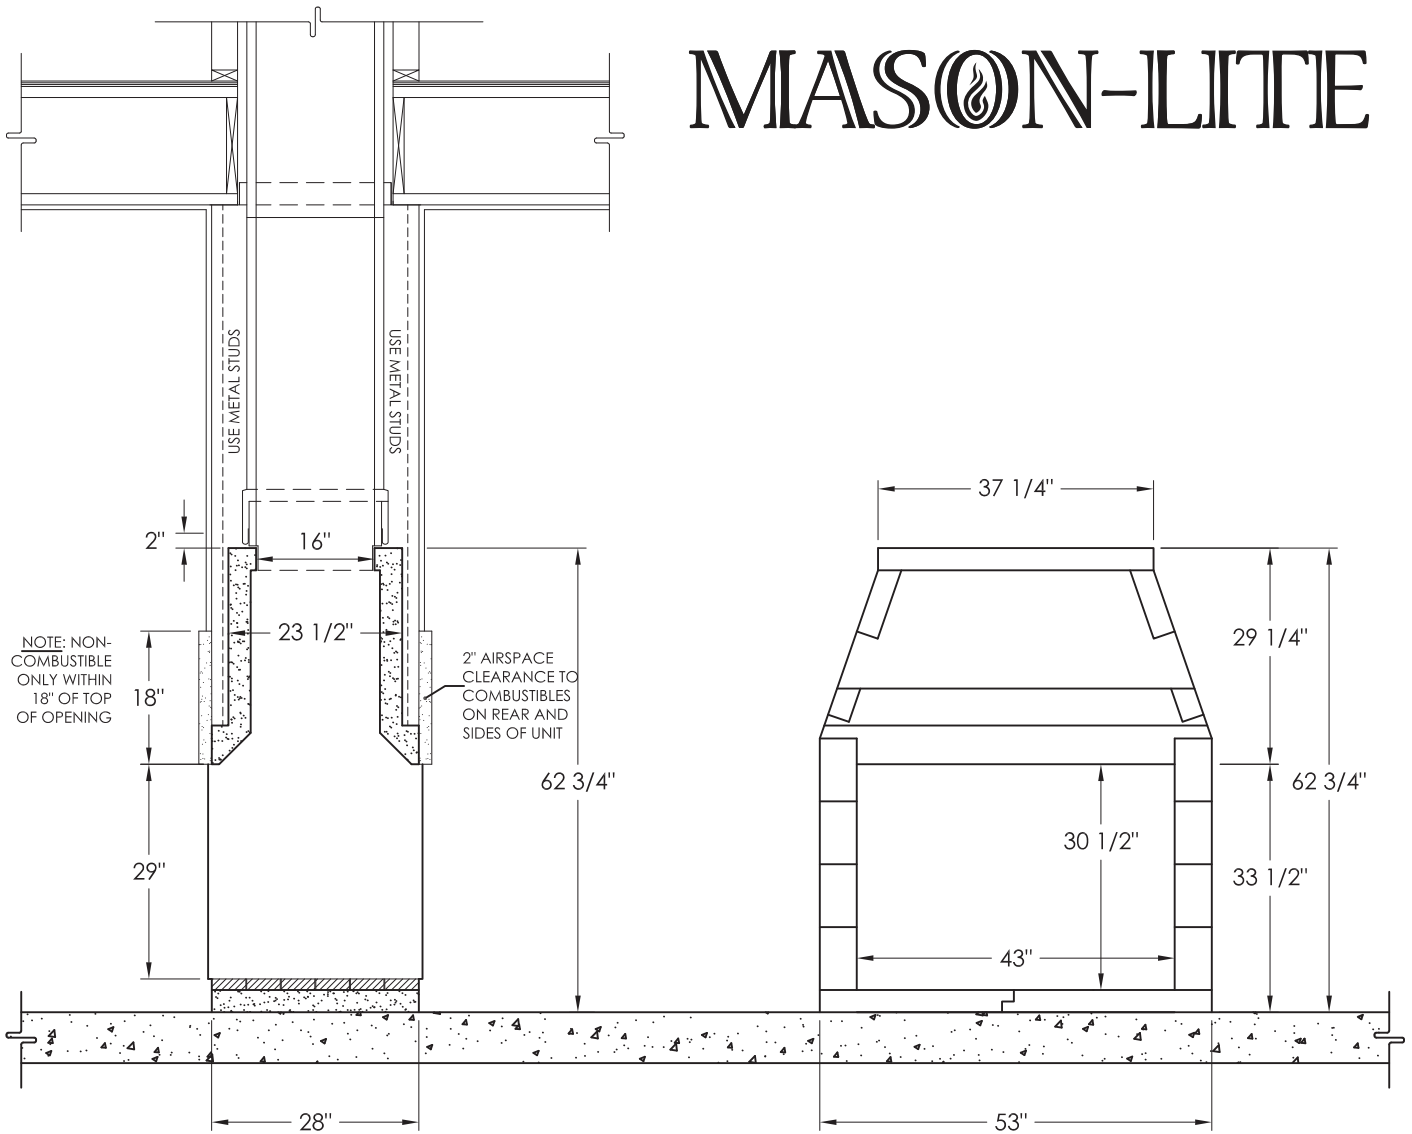

MASON-LITE

OTHER DIMENSIONS	
Framing Width	57"
Framing Height	65"
Framing Depth	28"
Flue Size Class A	16"
Weight	885 lbs

ACCESSORIES	
Herringbone Brick Liner	MFPST43-SHBL
Full Running Bond Brick Liner	MFPST43-FRBL
Structural Metal Base Kit - 8"	MFPB43
Masonry Arch	MFP-ARC