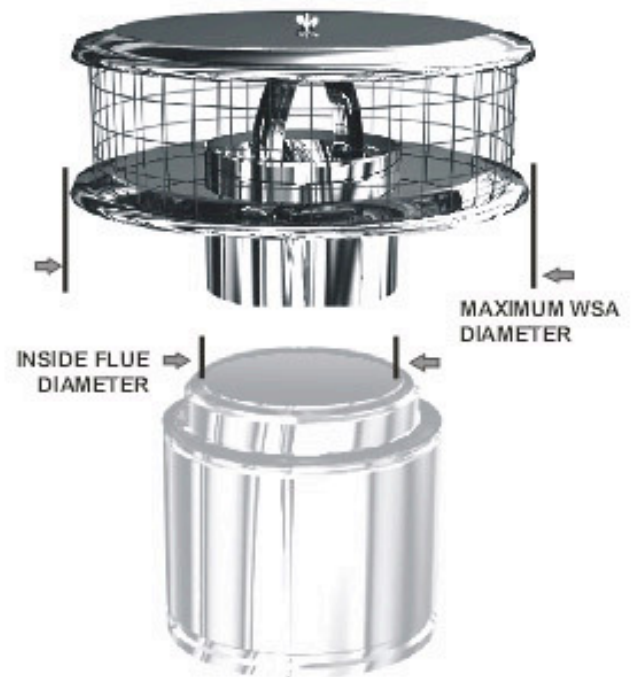

## WeatherShield™ Model WSA

**Application:** For round chimneys other than air cooled including single wall, solid pack, class A, and B vent. Also for masonry chimneys using the ICP masonry adapter. This is the ideal cap for excluding rain, snow, animals, leaves, and other debris from the chimney. 100% stainless steel construction assures long life and rust-free performance. Uses "spring fit" for easy installation and fast removal for chimney cleaning.

**Standard Materials:** 100% austenitic stainless steel.

**Alternate material:** Copper (Model WSC) and Type 316 stainless steel (Model WSM) for marine environments.

MODEL # (1" SCREEN OPENING*)	MODEL # (1/2" SCREEN OPENING*)	INSIDE FLUE DIAMETER (INCHES)	MAXIMUM DIAMETER (INCHES)	SHIPPING WEIGHT (POUNDS)
WSA-3	WSA-3-S5	3	8	2
WSA-4	WSA-4-S5	4	8	2
WSA-5	WSA-5-S5	5	13	3
WSA-6	WSA-6-S5	6	13	3
WSA-7	WSA-7-S5	7	13	3
WSA-8	WSA-8-S5	8	13	3
WSA-9	WSA-9-S5	9	16	4
WSA 9.5	WSA-9.5-S5	9.5	16	4
WSA-10	WSA-10-S5	10	16	4
WSA-11	WSA-11-S5	11	19	7
WSA-11.5	WSA-11.5-S5	11.5	19	7
WSA-12	WSA-12-S5	12	19	7
WSA-13	WSA-13-S5	13	19	7
WSA-14	WSA-14-S5	14	19	7