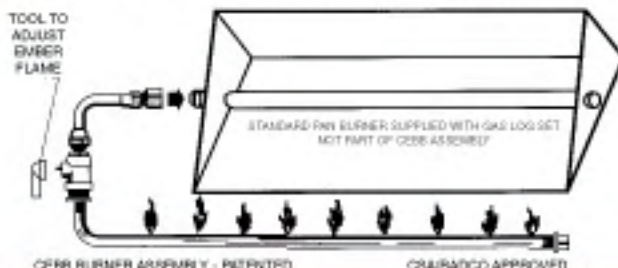

Controlled EMBER-BED BURNER

1. Complete With:
2. Gas Control Valve
   - Connector Parts
   - Glowing Embers
   - Vermiculite

Manufactured by:

Golden Blount
Addison, Texas

An Award Winning Look by

Golden Blount

GB309