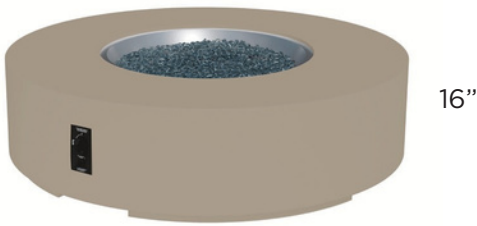

COVE ROUND COLLECTION

36"

CVC-36ES

CVC-36(xx)
Weight: 230 lbs
BTUs: 55,000 LP/NG

42"

CVC-42NG

CVC-42(xx)
Weight: 290 lbs
BTUs: 55,000 LP/NG

48"

CVC-48MM

CVC-48(xx)
Weight: 345 lbs
BTUs: 105,000-150,000 LP/NG

60"

CVC-60LT

CVC-60(xx)
Weight: 480 lbs
BTUs: 105,000-150,000 LP/NG

72"

CVC-72ES

CVC-72(xx)
Weight: 635 lbs
BTUs: 105,000-150,000 LP/NG

Midnight Mist
MM

White
WT

Earth Stone
ES

Natural Grey
NG

Latte
LT

Linen
LN

FEATURES

- UL tested and ULC listed for safety
- Advanced Crystal Fire Plus® Burner technology
- Prepared for use with liquid propane; includes natural gas conversion kit
- Automatic gas shutoff
- Timers and E-stops for commercial use
- All essential components included in one SKU (fire media and ignition)

BENEFITS

- Supercast™ concrete base is a glass fiber reinforced concrete (GFRC), providing exceptional strength and durability compared to traditional concrete
- Can be spec'd in at the start of outdoor room designs
- Optional grey glass burner cover can convert fire pit into a table when not burning