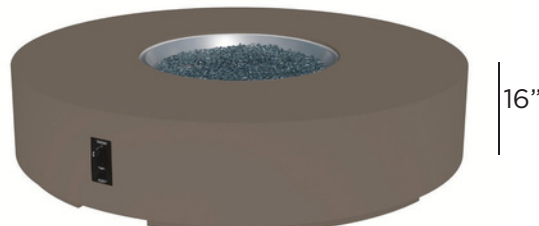

COVE ROUND COLLECTION

36"

CVC-36ES

CVC-36(xx)
Weight: 230 lbs
BTUs: 55,000 LP/NG

42"

CVC-42NG

CVC-42(xx)
Weight: 290 lbs
BTUs: 55,000 LP/NG

48"

CVC-48MM

CVC-48(xx)
Weight: 345 lbs
BTUs: 105,000-150,000 LP/NG

60"

CVC-60LT

CVC-60(xx)
Weight: 480 lbs
BTUs: 105,000-150,000 LP/NG

72"

CVC-72ES

CVC-72(xx)
Weight: 635 lbs
BTUs: 105,000-150,000 LP/NG

Midnight Mist
MM

White
WT

Earth Stone
ES

Natural Grey
NG

Latte
LT

Linen
LN

FEATURES

- UL tested and ULC listed for safety
- Advanced Crystal Fire Plus® Burner technology
- Prepared for use with liquid propane; includes natural gas conversion kit
- Automatic gas shutoff
- Timers and E-stops for commercial use
- All essential components included in one SKU (fire media and ignition)

BENEFITS

- Supercast™ concrete base is a glass fiber reinforced concrete (GFRC), providing exceptional strength and durability compared to traditional concrete
- Can be spec'd in at the start of outdoor room designs
- Optional grey glass burner cover can convert fire pit into a table when not burning