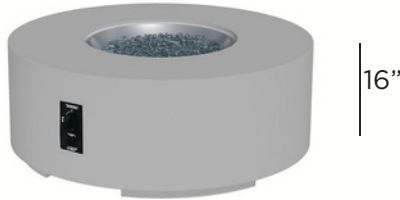

COVE ROUND COLLECTION

36"

CVC-36ES

CVC-36(xx)
Weight: 230 lbs
BTUs: 55,000 LP/NG

42"

CVC-42NG

CVC-42(xx)
Weight: 290 lbs
BTUs: 55,000 LP/NG

48"

CVC-48MM

CVC-48(xx)
Weight: 345 lbs
BTUs: 105,000-150,000 LP/NG

60"

CVC-60LT

CVC-60(xx)
Weight: 480 lbs
BTUs: 105,000-150,000 LP/NG

72"

CVC-72ES

CVC-72(xx)
Weight: 635 lbs
BTUs: 105,000-150,000 LP/NG

Midnight Mist
MM

White
WT

Earth Stone
ES

Natural Grey
NG

Latte
LT

Linen
LN

FEATURES

- UL tested and ULC listed for safety
- Advanced Crystal Fire Plus® Burner technology
- Prepared for use with liquid propane; includes natural gas conversion kit
- Automatic gas shutoff
- Timers and E-stops for commercial use
- All essential components included in one SKU (fire media and ignition)

BENEFITS

- Supercast™ concrete base is a glass fiber reinforced concrete (GFRC), providing exceptional strength and durability compared to traditional concrete
- Can be spec'd in at the start of outdoor room designs
- Optional grey glass burner cover can convert fire pit into a table when not burning