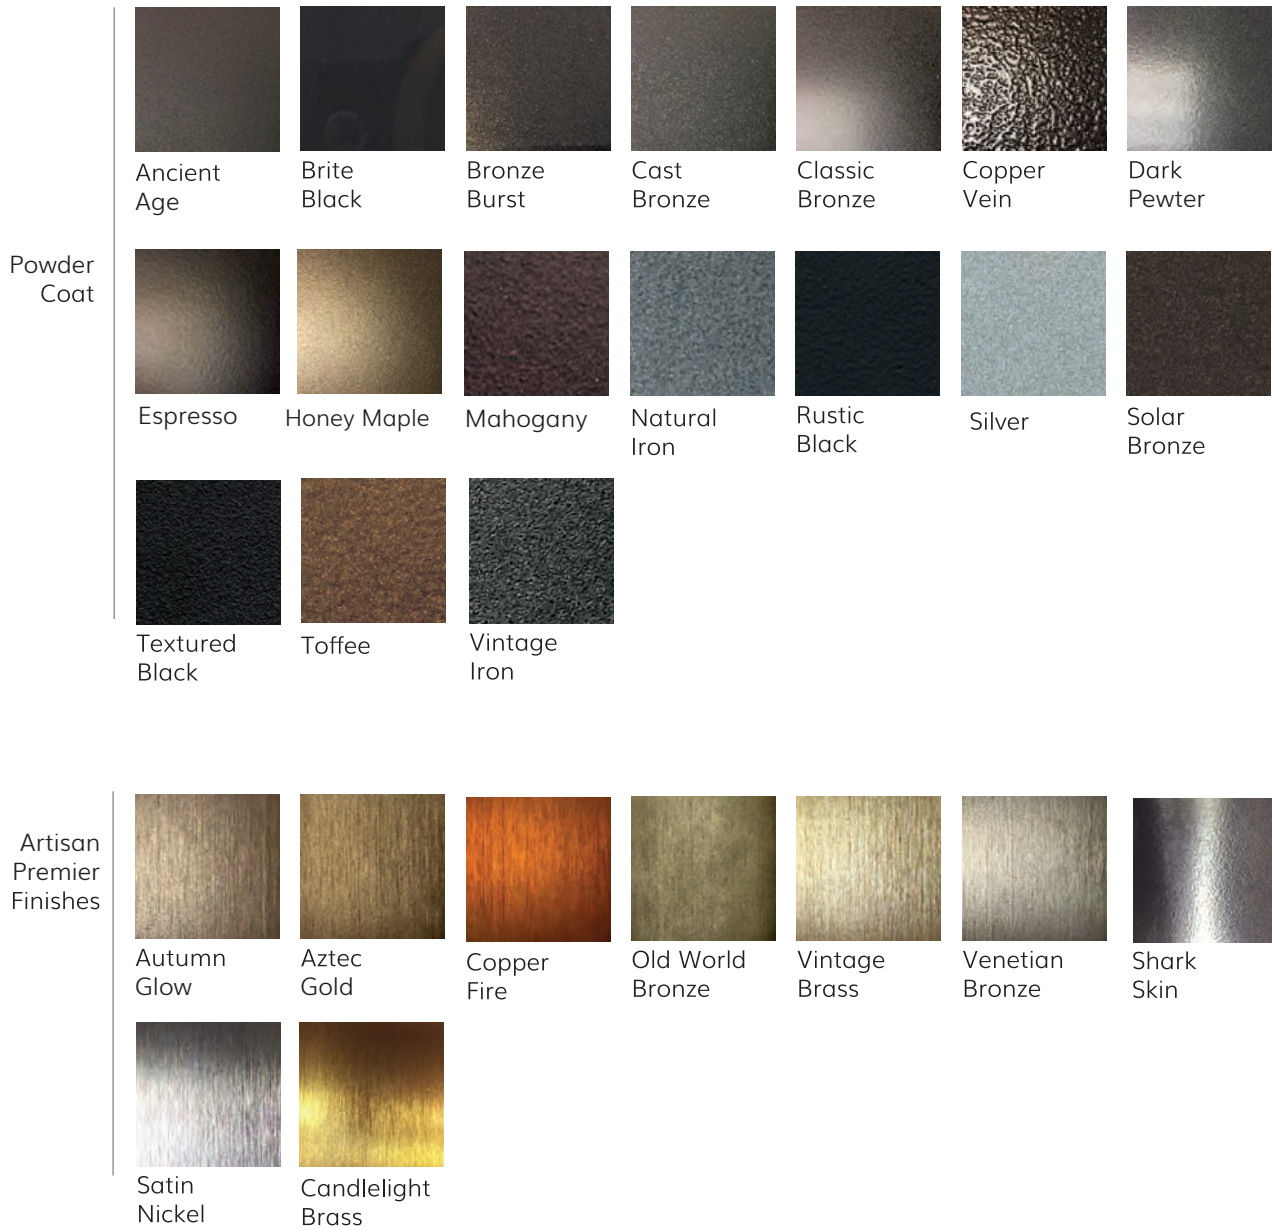

Aluminum Finishes

Please consult your finish key ring to verify finishes.

*Due to their hand-applied nature, the following finishes; Artisan Premier, Steel Metallic and Handcrafted Steel will vary.

Standard Handles