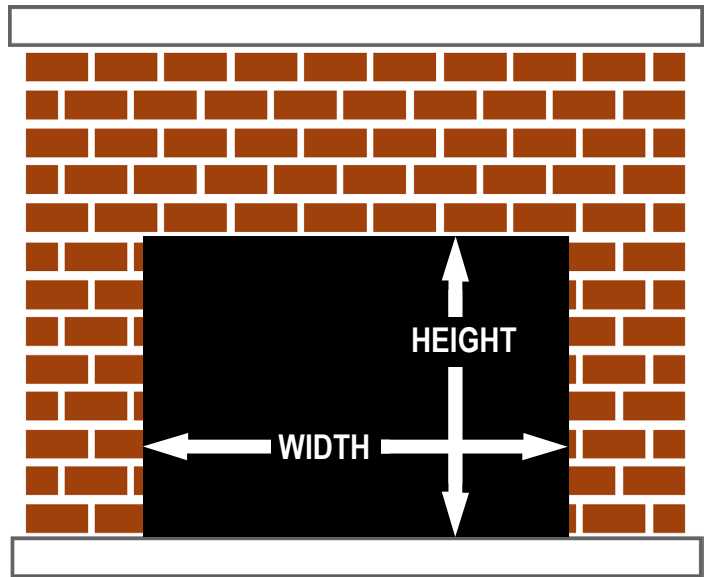

Options & Features

- Traditional design
- Hinged doors open 180° for full view of the fire
- Hidden damper control
- Reduce heat loss by as much as 90%
- Premium handles
- 3 stock sizes cover 90% of existing masonry fireplaces
- 1 year limited warranty

Standard Features

- Ships within 48 hours
- Worth up to \$300 on custom-made doors
- 3/16" smoked safety tempered glass
- Robust 16 gauge steel construction
- Powder coat finish
- Removable heavy duty mesh panel doors

Oil Rubbed Bronze Finish

Before you buy, Get the right fit.

1. Measure the inside width (W) and the inside height (H) of your fireplace opening.
2. Check both measurements again and be sure they are accurate to the nearest 1/8".
3. Use chart above to find your correct size.