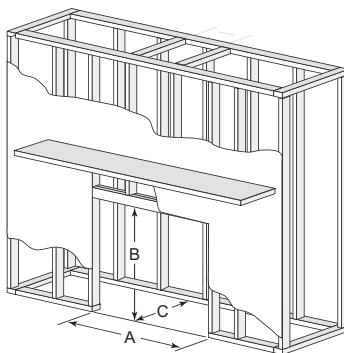

Finishing Options

Glass door - operable

Additional Options

- Not Pictured
- Remote Controls & Wall Switches
 - Thermal Damper
 - LP Gas Conversion Kit
 - Mantels and Surrounds

Venting

- B-Vent: 6" B-vent pipe

Reveal Dimensions

Model	A	B	C
RBV4236I-B	41 in.	36 in.	23-3/4 in.
RBV4842I-B	47 in.	42 in.	29-3/4 in.

Framing Dimensions

Model	A Rough Opening (Width)	B Rough Opening (Height)	C Rough Opening (Depth)
RBV4236I-B	42 in.	39-3/4 in.	22 in.
RBV4842I-B	48 in.	39-3/4 in.	22 in.

Clearances

Model	A	B	C
RBV4236I-B	42 in.	48 in.	22 in.
RBV4842I-B	48 in.	51-1/4 in.	22 in.

The rough framing dimensions shown represent the distance from stud to stud only and do not take into consideration the addition of drywall. Please refer to installation instructions for complete specifications and drawings when installing this product. Go to www.majesticproducts.com to download.