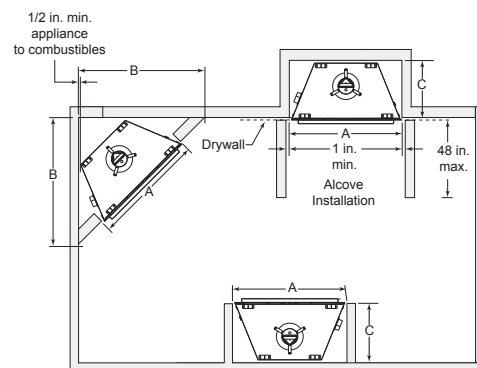

Reveal Dimensions

Model	A	B	C
RBV4236I-B	41 in.	36 in.	23-3/4 in.
RBV4842I-B	47 in.	42 in.	29-3/4 in.

Framing Dimensions

Model	A Rough Opening (Width)	B Rough Opening (Height)	C Rough Opening (Depth)
RBV4236I-B	42 in.	39-3/4 in.	22 in.
RBV4842I-B	48 in.	39-3/4 in.	22 in.

Clearances

Model	A	B	C
RBV4236I-B	42 in.	48 in.	22 in.
RBV4842I-B	48 in.	51-1/4 in.	22 in.

The rough framing dimensions shown represent the distance from stud to stud only and do not take into consideration the addition of drywall. Please refer to installation instructions for complete specifications and drawings when installing this product. Go to www.majesticproducts.com to download.