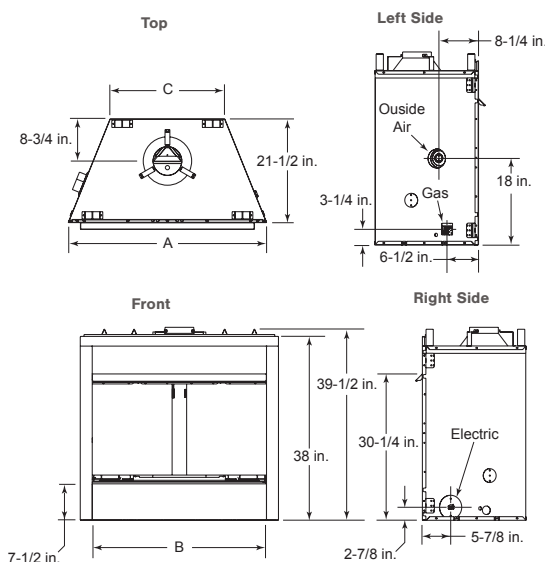

Reveal Dimensions

Model	A	B	C
RBV4236I-B	41 in.	36 in.	23-3/4 in.
RBV4842I-B	47 in.	42 in.	29-3/4 in.

Framing Dimensions

Model	A Rough Opening (Width)	B Rough Opening (Height)	C Rough Opening (Depth)
RBV4236I-B	42 in.	39-3/4 in.	22 in.
RBV4842I-B	48 in.	39-3/4 in.	22 in.

Clearances

Model	A	B	C
RBV4236I-B	42 in.	48 in.	22 in.
RBV4842I-B	48 in.	51-1/4 in.	22 in.

The rough framing dimensions shown represent the distance from stud to stud only and do not take into consideration the addition of drywall. Please refer to installation instructions for complete specifications and drawings when installing this product. Go to www.majesticproducts.com to download.