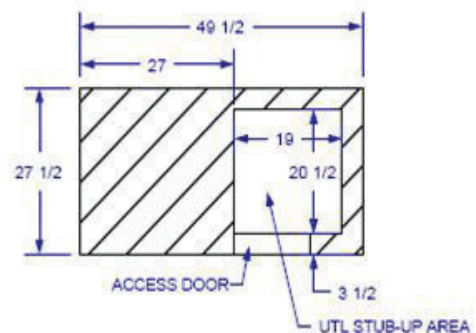

Note: Island size may vary, and extension fees may apply depending on components added to select islands.