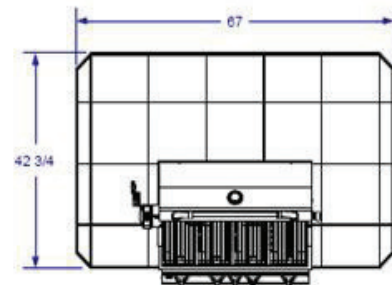

Note: Island size may vary, and extension fees may apply depending on components added to select islands.