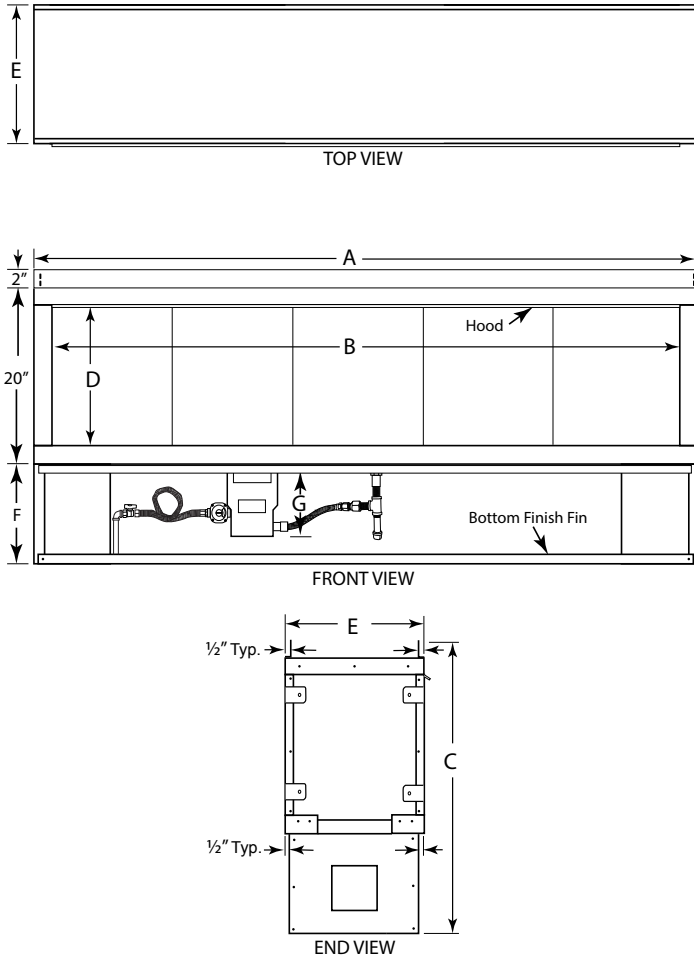

VRE4636 shown with Sapphire Blue large crushed glass media & included see-through kit

INTERIOR MEDIA OPTIONS

Diamond Crystal (included)

Sapphire Blue

Onyx Black

APPLIANCE SPECIFICATIONS

VRE4600

	36	48	60	72
A	40"	52"	64"	76"
B	36"	48"	60"	72"
C	33-1/2"	33-1/2"	33-1/2"	33-1/2"
D	16"	16"	16"	16"
E*	16-1/4"*	16-1/4"*	16-1/4"*	16-1/4"*
F	11-1/2"	11-1/2"	11-1/2"	11-1/2"
G	8-3/4"	8-3/4"	8-3/4"	8-3/4"

* Subtract 1/4" for see-through applications.

FRAMING SPECIFICATIONS

VRE4600

	36	48	60	72
A	40-1/2"	52-1/2"	64-1/2"	76-1/2"
B	33-3/4"	33-3/4"	33-3/4"	33-3/4"
C ¹ SINGLE SIDED DEPTH	16-1/4"	16-1/4"	16-1/4"	16-1/4"
C ² SEE-THROUGH DEPTH	15"	15"	15"	15"