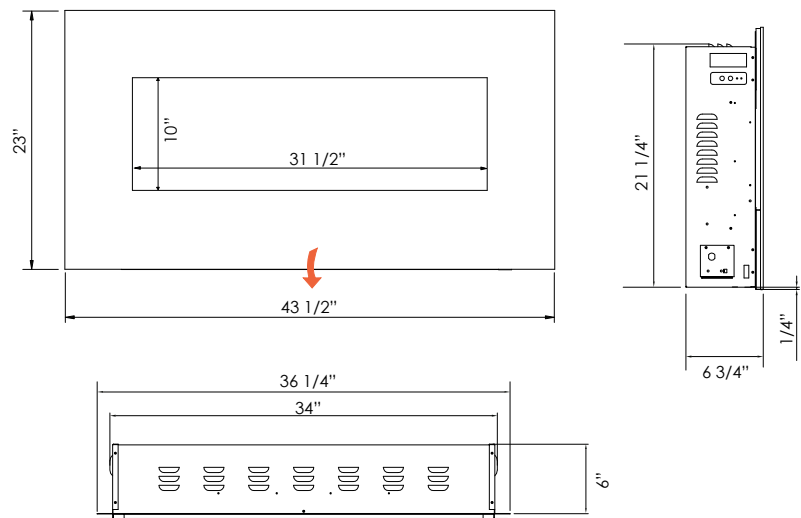

Volts	120
Amps	12.5
Watts	1500 max
Heater On	1500 watts high, 750 watts low
Heater Off	22 watts
Lamps	LED 22 watts
Rotor Motor	1 at 5 watts
Height, Width, Depth	21 1/4 x 34 x 6
Glass Viewing Opening	31 1/2 x 10
Glass Size	43 1/2 x 23
Shipping Size	46 3/4 x 9 1/8 x 25 5/8
Shipping Weight	65.8 lbs. Glass Included
Cord Length	76"