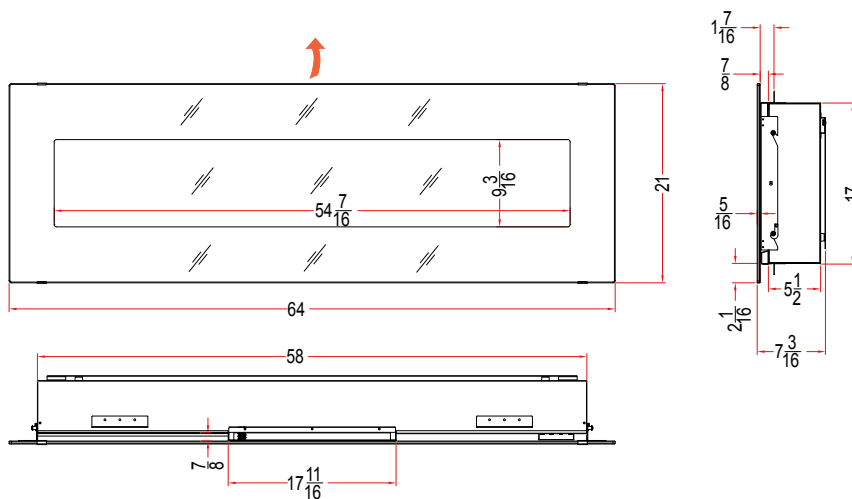

Note: the standard black metal surround can be custom painted. Choose from over 30 different colors. Ask for more information at your local hearth store.

Volts	120
Amps	11.7
Watts	1400 max
Heater On	1350 watts high, 675 watts low
Heater Off	18 watts
Blower Motor	14.5 watts
Small Motor	10 watts
Height, Width, Depth	17 x 58 x 5 1/2
Glass Viewing Opening	54 7/16 x 9 3/16
Surround Size	64 x 21
Shipping Size	68 x 10 3/8 x 25 5/8
Shipping Weight	87 lbs. Glass Included
Cord Length	75"