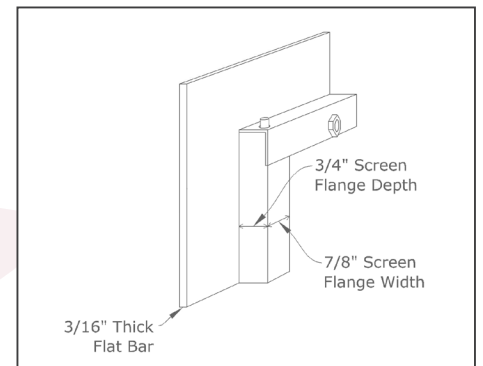

Upgrade info:

- Pyro Ceramic option allows for doors to be closed when burning.

Main Frame Rear Profile

*See dealer for details