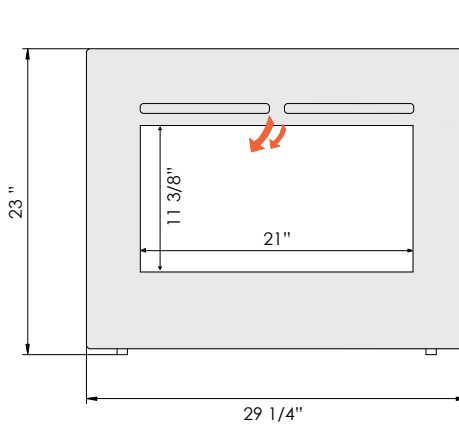

|                       |                                   |
|-----------------------|-----------------------------------|
| Volts                 | 120                               |
| Amps                  | 12.5                              |
| Watts                 | 1500 max                          |
| Heater On             | 1500 watts high,<br>750 watts low |
| Heater Off            | 22 watts                          |
| Lamps                 | LED<br>22 watts                   |
| Rotor Motor           | 1 at 5 watts                      |
| Height, Width, Depth  | 22 1/2 x 25 1/2 x 8 1/2           |
| Glass Viewing Opening | 21 x 11 3/8                       |
| Surround Size         | 29 1/4 x 23                       |
| Shipping Size         | 25 1/4 x 32 3/4 x 12 1/4          |
| Shipping Weight       | 55 lbs. Glass Included            |
| Cord Length           | 76"                               |