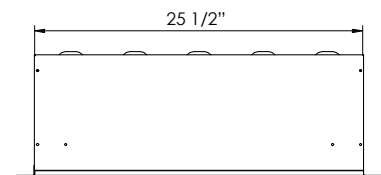

|                       |                                   |
|-----------------------|-----------------------------------|
| Volts                 | 120                               |
| Amps                  | 12.5                              |
| Watts                 | 1500 max                          |
| Heater On             | 1500 watts high,<br>750 watts low |
| Heater Off            | 22 watts                          |
| Lamps                 | LED<br>22 watts                   |
| Rotor Motor           | 1 at 5 watts                      |
| Height, Width, Depth  | 22 1/2 x 25 1/2 x 8 1/2           |
| Glass Viewing Opening | 21 x 11 3/8                       |
| Surround Size         | 29 1/4 x 23                       |
| Shipping Size         | 25 1/4 x 32 3/4 x 12 1/4          |
| Shipping Weight       | 55 lbs. Glass Included            |
| Cord Length           | 76"                               |