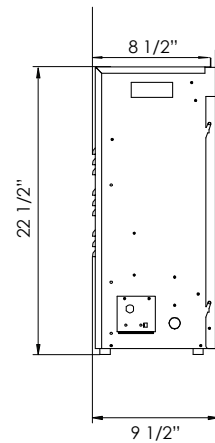

|                       |                                   |
|-----------------------|-----------------------------------|
| Volts                 | 120                               |
| Amps                  | 12.5                              |
| Watts                 | 1500 max                          |
| Heater On             | 1500 watts high,<br>750 watts low |
| Heater Off            | 22 watts                          |
| Lamps                 | LED<br>22 watts                   |
| Rotor Motor           | 1 at 5 watts                      |
| Height, Width, Depth  | 22 1/2 x 25 1/2 x 8 1/2           |
| Glass Viewing Opening | 21 x 11 3/8                       |
| Surround Size         | 29 1/4 x 23                       |
| Shipping Size         | 25 1/4 x 32 3/4 x 12 1/4          |
| Shipping Weight       | 55 lbs. Glass Included            |
| Cord Length           | 76"                               |