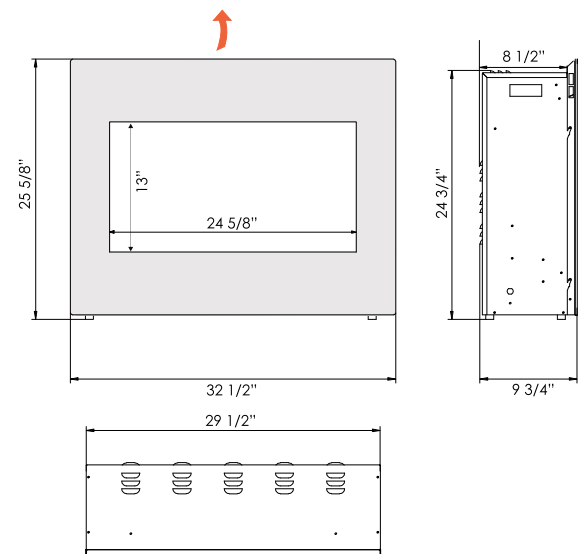

ZERO CLEARANCE SERIES Fireplace Features

- Perfect for New Construction
- **NEW** White glass surround
- **NEW** Hardwire ready
- **NEW** Unique multi color state-of-the-art flame
- 4 stage lighting
- Latest LED light technology
- **NEW** LED ember lights in log set
- Flame operates with or without heat
- Heater and fan
- Heat is vented out the top except on flush mount models where heat is vented from the face of the surround
- No grills
- Approx. heating area 400 - 500 sq. ft.
- Remote control for flame and heater
- Optional Mantle available for ZECL-30-3226 in Espresso finish
- **NEW** Large glass nuggets and white and blue diamond fire glass media
- Plug on the left side

The ZECL-30-3226 also fits into our optional ZECL-30 Mantel.

Volts	120
Amps	12.5
Watts	1500 max
Heater On	1500 watts high, 750 watts low
Heater Off	22 watts
Lamps	LED 22 watts
Rotor Motor	1 at 5 watts
Height, Width, Depth	24 3/4 x 29 1/2 x 8 1/2
Glass Viewing Opening	24 5/8 x 13
Surround Size	32 1/2 x 25 5/8
Shipping Size	27 3/4 x 35 1/4 x 12 1/4
Shipping Weight	64 lbs. Glass Included
Cord Length	76"