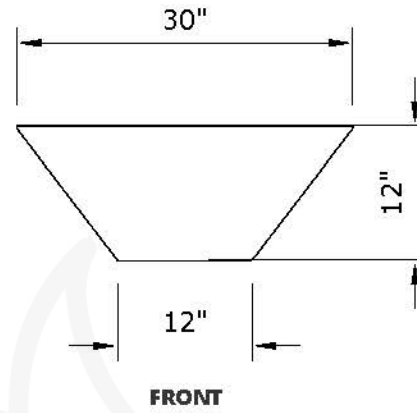

Replacement Part Numbers

Maya - 30" Fire Bowl

Page Number	1 of 1
Author: Bryant Uribe	4/13/2018
Approved By: Gabriel Estrada	4/13/2018

Part Number	OPT-30SFO
Material	GFRC
Finishes	Black, Ash, Gray, Limestone, Chocolate, Brown, Vanilla
Gas Type	Natural Gas (-NG) or Liquid Propane (-LP)
Weight	165 - 175 lbs.
BTUs	65,000 - 90,000
Suggested Fire Glass	55 lbs.
Access Door	N/A

ITEM NO.	REPLACEMENT PART NUMBER	QTY.
1	OPT-159	1

Proprietary & Confidential: The information contained in this drawing is the sole property of **The Outdoor Plus**. Any reproduction or as a whole without written permission of **The Outdoor Plus** is prohibited.