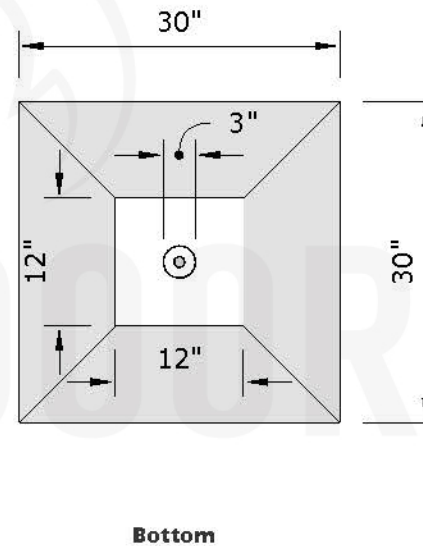

Replacement Part Numbers

Maya - 30" Fire Bowl

Page Number	1 of 1
Author: Bryant Uribe	4/13/2018
Approved By: Gabriel Estrada	4/13/2018

Part Number	OPT-30SFO
Material	GFRC
Finishes	Black, Ash, Gray, Limestone, Chocolate, Brown, Vanilla
Gas Type	Natural Gas (-NG) or Liquid Propane (-LP)
Weight	165 - 175 lbs.
BTUs	65,000 - 90,000
Suggested Fire Glass	55 lbs.
Access Door	N/A

ITEM NO.	REPLACEMENT PART NUMBER	QTY.
1	OPT-159	1

Proprietary & Confidential: The information contained in this drawing is the sole property of **The Outdoor Plus**. Any reproduction or as a whole without written permission of **The Outdoor Plus** is prohibited.