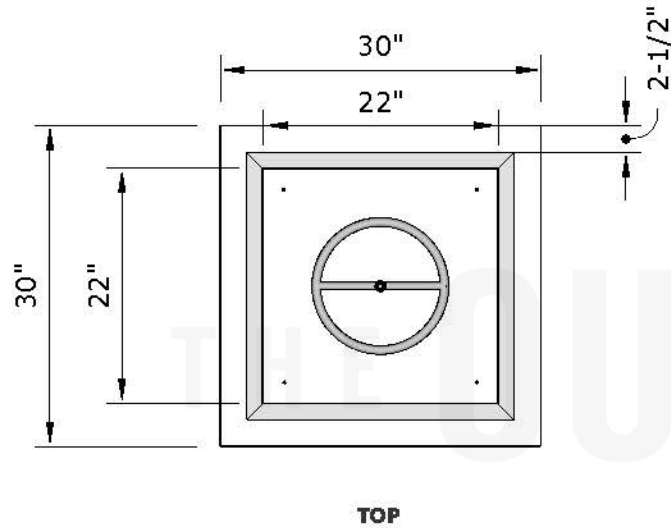

Replacement Part Numbers

Maya - 30" Fire Bowl

Page Number	1 of 1
Author: Bryant Uribe	4/13/2018
Approved By: Gabriel Estrada	4/13/2018

Part Number	OPT-30SFO
Material	GFRC
Finishes	Black, Ash, Gray, Limestone, Chocolate, Brown, Vanilla
Gas Type	Natural Gas (-NG) or Liquid Propane (-LP)
Weight	165 - 175 lbs.
BTUs	65,000 - 90,000
Suggested Fire Glass	55 lbs.
Access Door	N/A