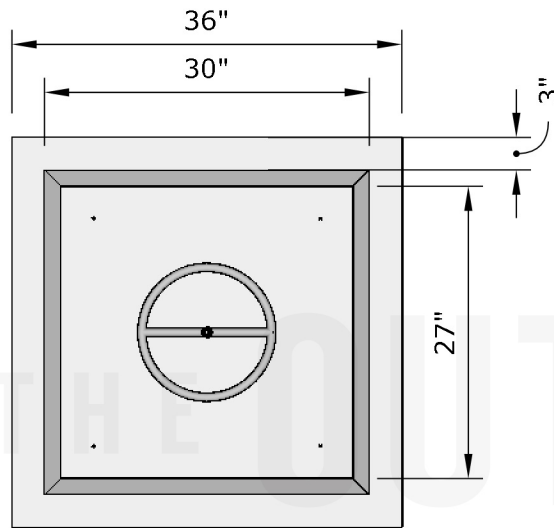

FRONT

Replacement Part Numbers

TOP

Bottom

Maya - 36" Fire Bowl

Page Number	1 of 1
Author: Bryant Uribe	4/13/2018
Approved By: Gabriel Estrada	4/13/2018

Part Number	OPT-36SFO
Material	GFRC
Finishes	Black, Ash, Gray, Limestone, Chocolate, Brow, Vanilla
Gas Type	Natural Gas (-NG) or Liquid Propane (-LP)
Weight	190 - 200 lbs.
BTUs	65,000 - 90,000
Suggested Fire Glass	95 lbs.
Access Door	N/A