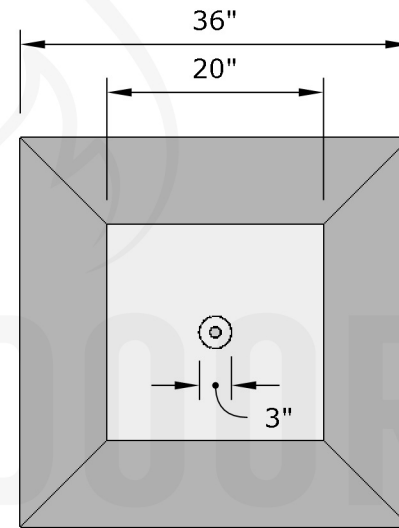

FRONT

Replacement Part Numbers

TOP

Bottom

Maya - 36" Fire Bowl

Page Number	1 of 1
Author: Bryant Uribe	4/13/2018
Approved By: Gabriel Estrada	4/13/2018

Part Number	OPT-36SFO
Material	GFRC
Finishes	Black, Ash, Gray, Limestone, Chocolate, Brow, Vanilla
Gas Type	Natural Gas (-NG) or Liquid Propane (-LP)
Weight	190 - 200 lbs.
BTUs	65,000 - 90,000
Suggested Fire Glass	95 lbs.
Access Door	N/A