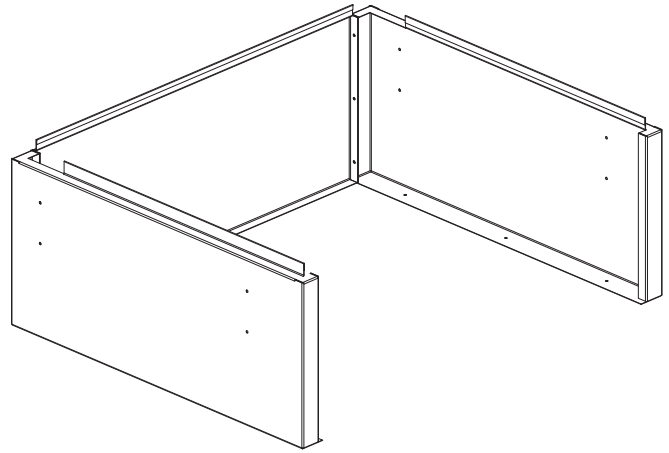

GRIDDLE INSULATION JACKET SPEC SHEET P/N 97021

ISOMETRIC VIEW

TOP VIEW

FRONT VIEW

RIGHT VIEW

NOTES:
1. SCALE: 1 1/4" = 1'-0"