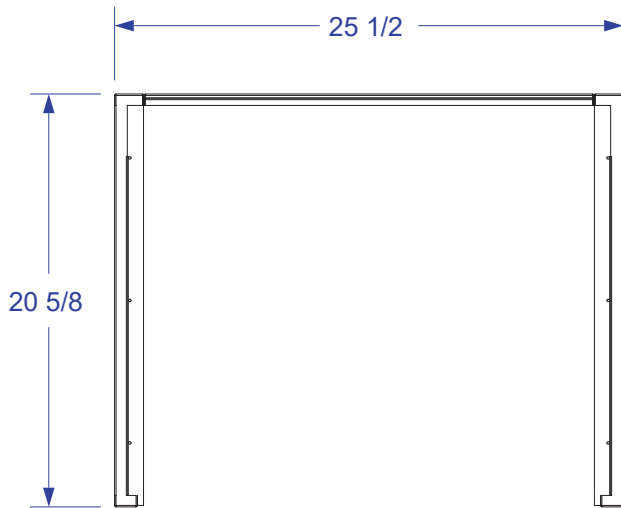

GRIDDLE INSULATION JACKET SPEC SHEET P/N 97021

ISOMETRIC VIEW

TOP VIEW

FRONT VIEW

RIGHT VIEW

NOTES:
1. SCALE: 1 1/4" = 1'-0"