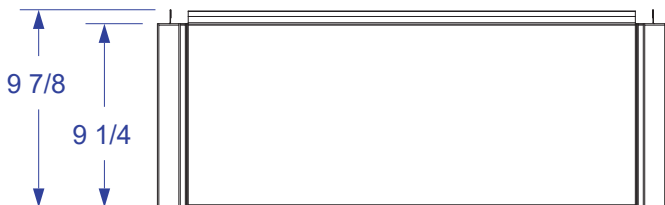

GRIDDLE INSULATION JACKET SPEC SHEET P/N 97021

ISOMETRIC VIEW

TOP VIEW

FRONT VIEW

RIGHT VIEW

NOTES:
1. SCALE: 1 1/4" = 1'-0"