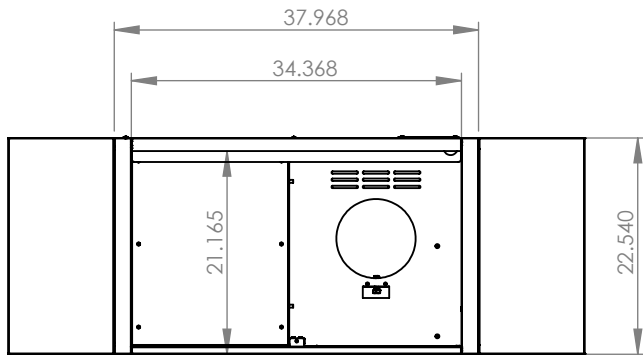

AMERICAN MADE GRILLS

36" Atlas Cart

SKU: CART-ATS36

NOTES