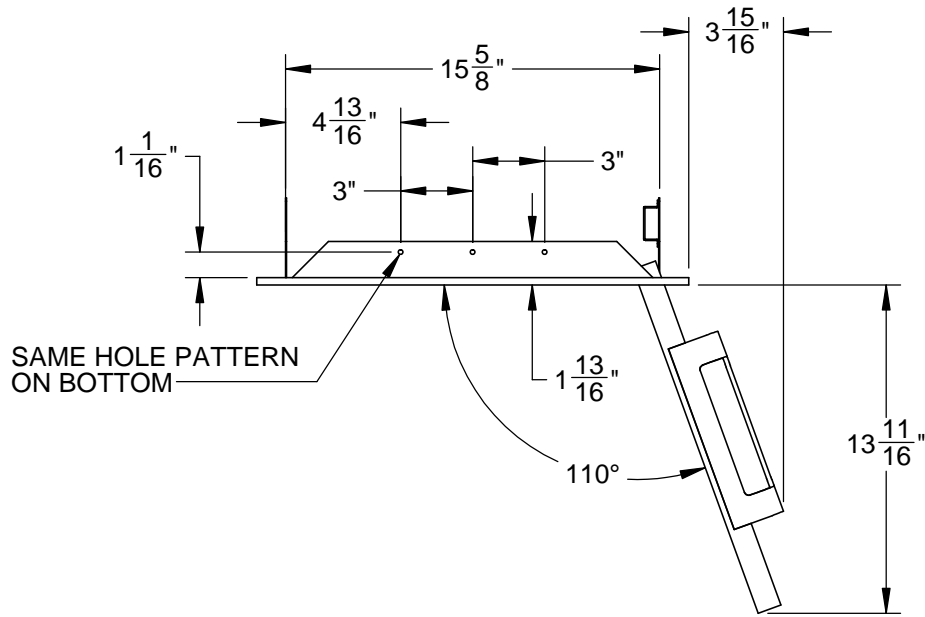

AGADR18: SINGLE ACCESS DOOR, HINGE RIGHT, MARQUISE, 18"

CUTOUT DIMENSIONS:
 19 " H - $15\frac{7}{8}$ " W