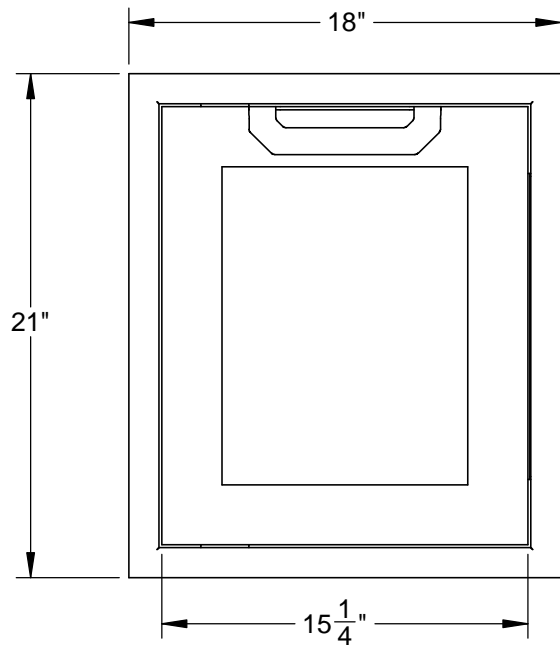

AGADR18: SINGLE ACCESS DOOR, HINGE RIGHT, MARQUISE, 18"

CUTOUT DIMENSIONS:
 19 " H - $15\frac{7}{8}$ " W