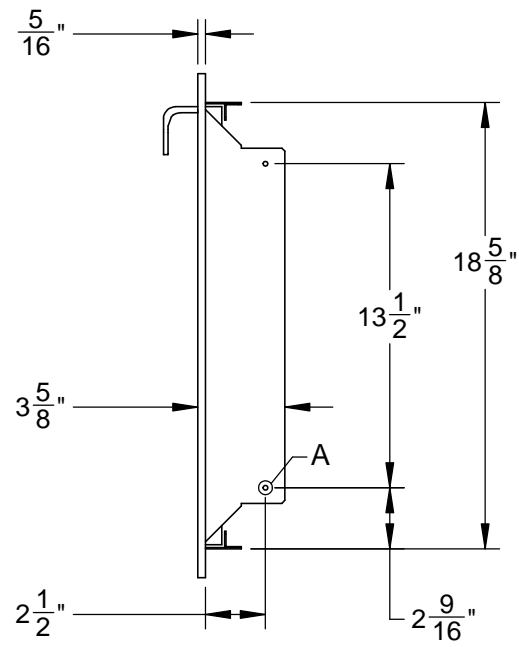

AGADR18: SINGLE ACCESS DOOR, HINGE RIGHT, MARQUISE, 18"

CUTOUT DIMENSIONS:
 19 " H - $15\frac{7}{8}$ " W