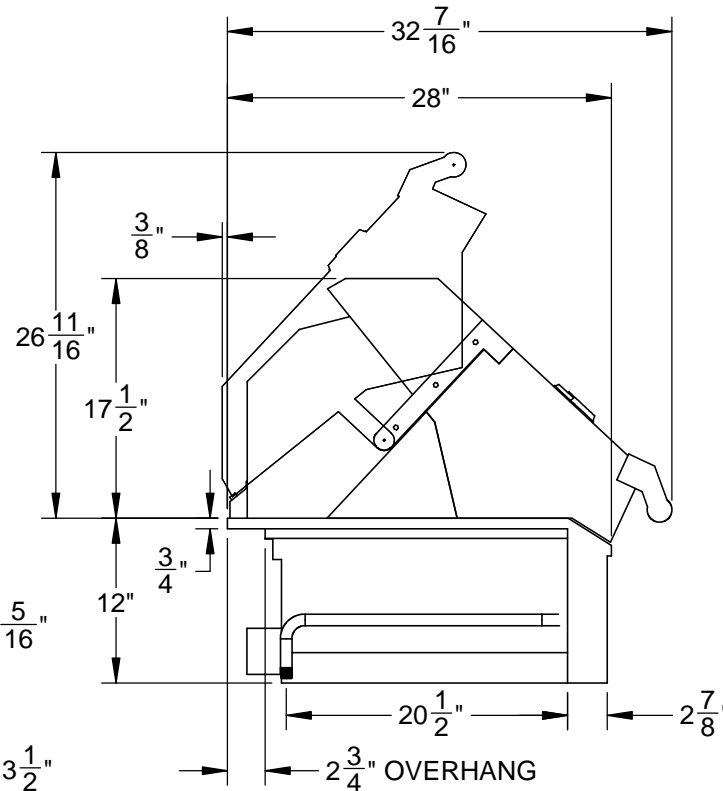

GXBR36: GRILL, BUILT-IN, 36"

TOP VIEW

REAR VIEW

LEFT VIEW

FRONT VIEW

GXBR36: GRILL, BUILT-IN, 36"

COUNTERTOP OVERHANG DETAIL

FRONT VIEW

FRONT VIEW (UNIT INSTALLED)