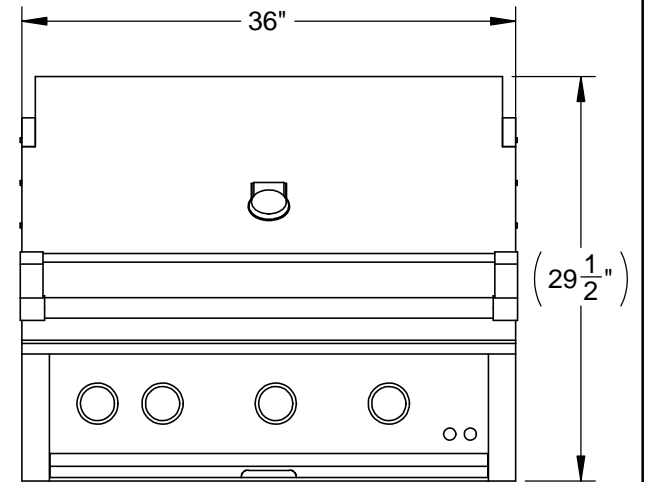

GXBR36: GRILL, BUILT-IN, 36"

TOP VIEW

REAR VIEW

LEFT VIEW

FRONT VIEW

GXBR36: GRILL, BUILT-IN, 36"

COUNTERTOP OVERHANG DETAIL

FRONT VIEW

FRONT VIEW (UNIT INSTALLED)