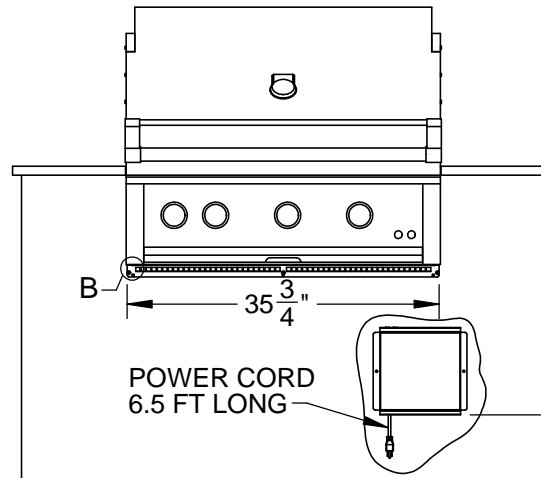

GXBR36: GRILL, BUILT-IN, 36"

TOP VIEW

REAR VIEW

LEFT VIEW

FRONT VIEW

GXBR36: GRILL, BUILT-IN, 36"

COUNTERTOP OVERHANG DETAIL

FRONT VIEW

FRONT VIEW (UNIT INSTALLED)