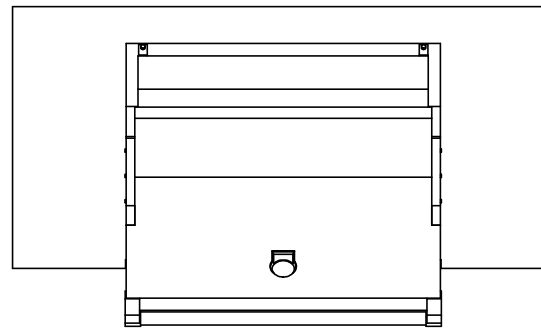

GXBR36: GRILL, BUILT-IN, 36"

TOP VIEW

REAR VIEW

LEFT VIEW

FRONT VIEW

GXBR36: GRILL, BUILT-IN, 36"

COUNTERTOP OVERHANG DETAIL

FRONT VIEW

FRONT VIEW (UNIT INSTALLED)