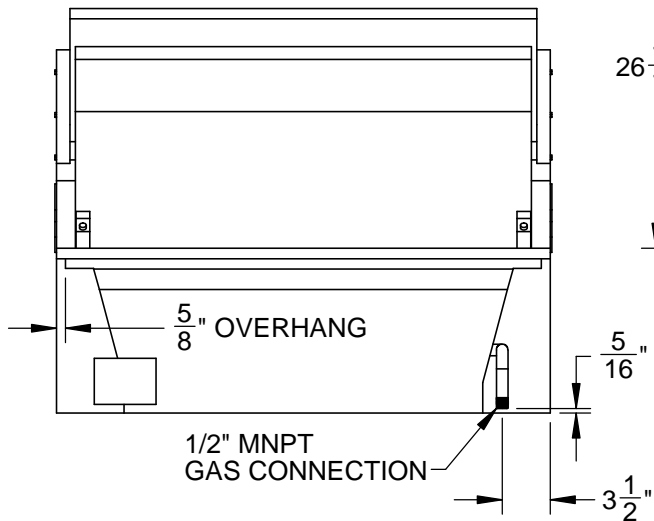

GXBR36: GRILL, BUILT-IN, 36"

TOP VIEW

REAR VIEW

LEFT VIEW

FRONT VIEW

GXBR36: GRILL, BUILT-IN, 36"

COUNTERTOP OVERHANG DETAIL

FRONT VIEW

FRONT VIEW (UNIT INSTALLED)