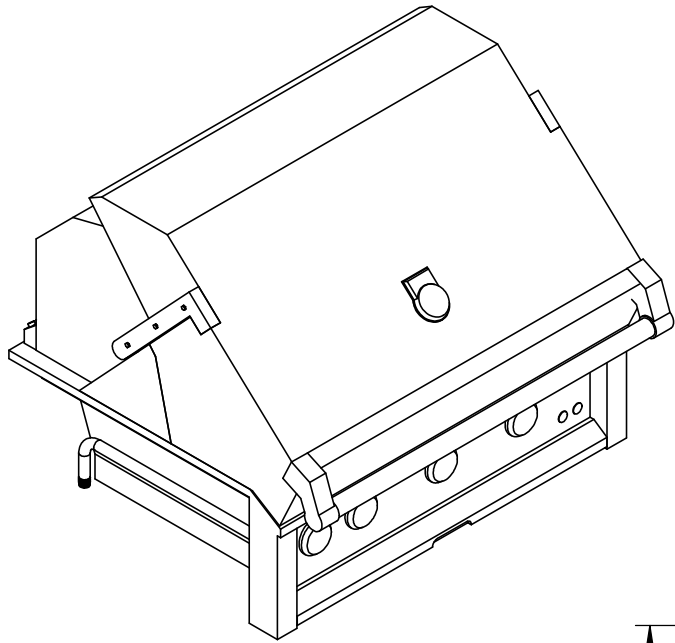

GXBR36: GRILL, BUILT-IN, 36"

TOP VIEW

REAR VIEW

LEFT VIEW

FRONT VIEW

GXBR36: GRILL, BUILT-IN, 36"

COUNTERTOP OVERHANG DETAIL

FRONT VIEW

FRONT VIEW (UNIT INSTALLED)