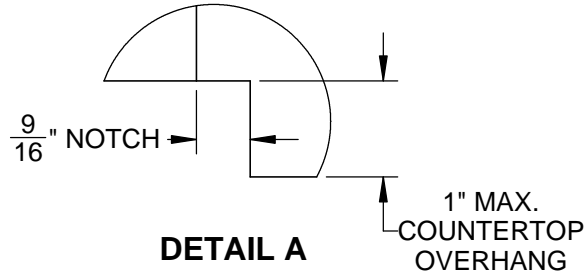

GXBR36: GRILL, BUILT-IN, 36"

TOP VIEW

REAR VIEW

LEFT VIEW

FRONT VIEW

GXBR36: GRILL, BUILT-IN, 36"

COUNTERTOP OVERHANG DETAIL

FRONT VIEW

FRONT VIEW (UNIT INSTALLED)