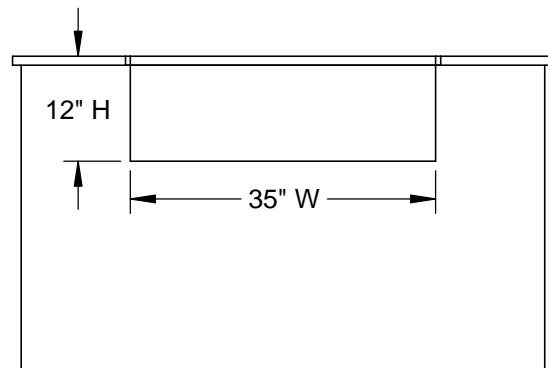

GXBR36: GRILL, BUILT-IN, 36"

TOP VIEW

REAR VIEW

LEFT VIEW

FRONT VIEW

GXBR36: GRILL, BUILT-IN, 36"

COUNTERTOP OVERHANG DETAIL

FRONT VIEW

FRONT VIEW (UNIT INSTALLED)