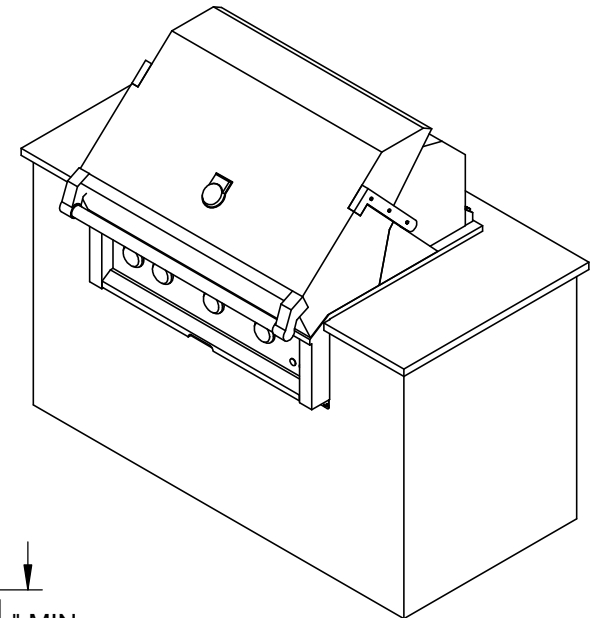

GXBR36: GRILL, BUILT-IN, 36"

TOP VIEW

REAR VIEW

LEFT VIEW

FRONT VIEW

GXBR36: GRILL, BUILT-IN, 36"

COUNTERTOP OVERHANG DETAIL

FRONT VIEW

FRONT VIEW (UNIT INSTALLED)