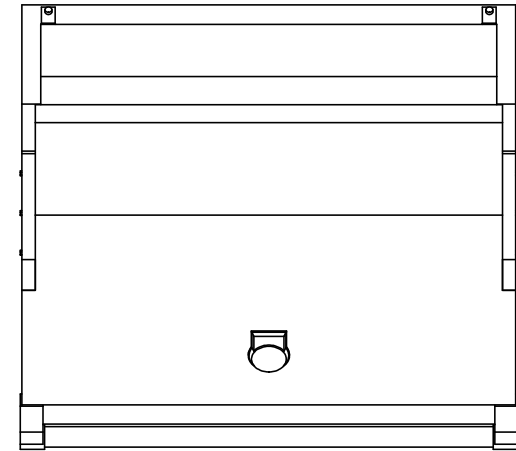

GXBR36: GRILL, BUILT-IN, 36"

TOP VIEW

REAR VIEW

LEFT VIEW

FRONT VIEW

GXBR36: GRILL, BUILT-IN, 36"

COUNTERTOP OVERHANG DETAIL

FRONT VIEW

FRONT VIEW (UNIT INSTALLED)