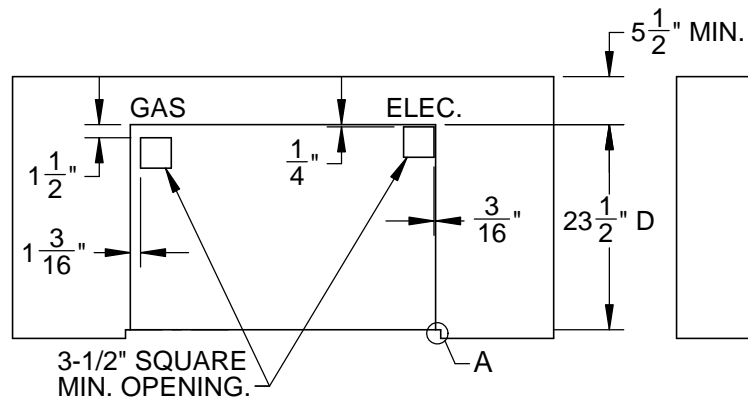

GXBR36: GRILL, BUILT-IN, 36"

TOP VIEW

REAR VIEW

LEFT VIEW

FRONT VIEW

GXBR36: GRILL, BUILT-IN, 36"

COUNTERTOP OVERHANG DETAIL

FRONT VIEW

FRONT VIEW (UNIT INSTALLED)