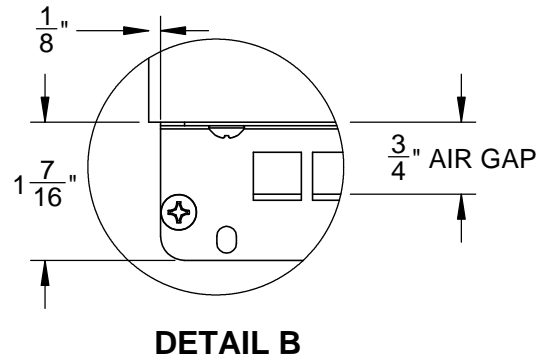

GXBR36: GRILL, BUILT-IN, 36"

TOP VIEW

REAR VIEW

LEFT VIEW

FRONT VIEW

GXBR36: GRILL, BUILT-IN, 36"

COUNTERTOP OVERHANG DETAIL

FRONT VIEW

FRONT VIEW (UNIT INSTALLED)