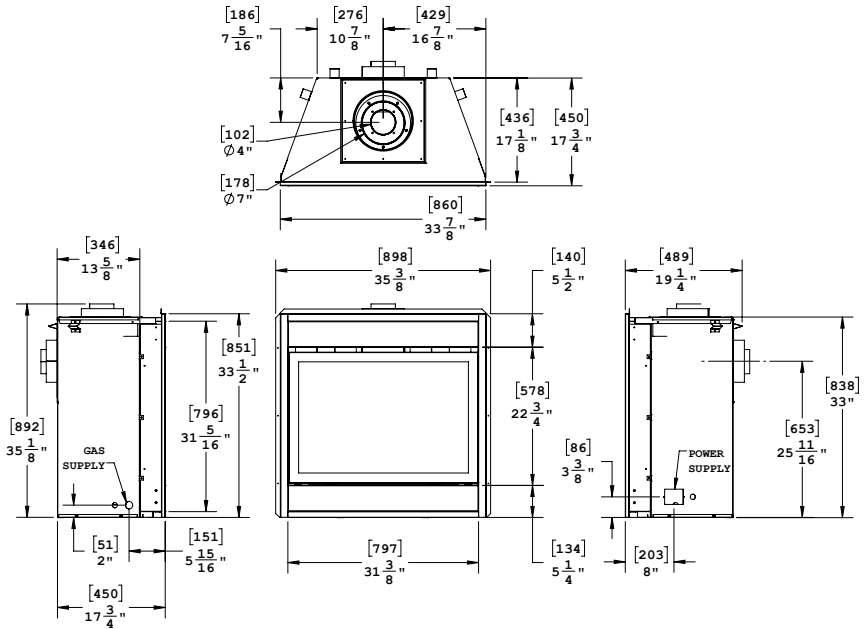

TRADITIONAL GAS FIREPLACE

DIMENSIONS

PART	ACTUAL	FRAMING
FRONT WIDTH	31 $\frac{1}{2}$ "	33 $\frac{1}{2}$ "
BACK WIDTH	20 $\frac{1}{4}$ "	33 $\frac{1}{2}$ "
HEIGHT	33 $\frac{1}{2}$ "	39"
DEPTH	17 $\frac{1}{4}$ "	20"
VIEWING AREA	22 $\frac{3}{4}$ " X 31 $\frac{1}{2}$ "	N/A

H34 standard with:

- Door screen
- Hi/lo control to adjust flame
- 18,000 BTU Traditional burner + fiber logset

H34 options:

- Designer river rock kit (for natural gas only)
- Wrought iron grate
- Remote control
- Fireplace surround in satin black or stainless steel
- Various traditional brick refractory