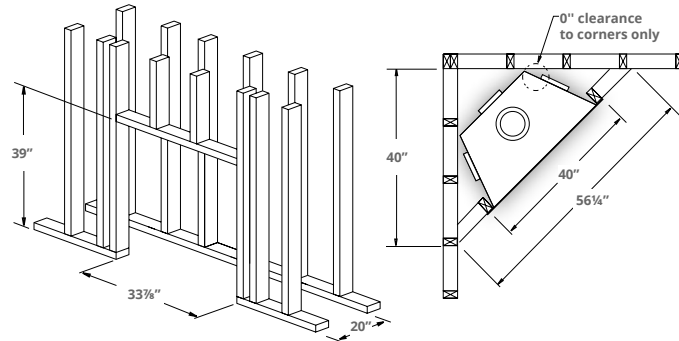

TECHNICAL SPECIFICATIONS

H34 standard with:

- Door screen
- Hi/lo control to adjust flame
- 18,000 BTU Traditional burner + fiber logset

H34 options:

- Designer river rock kit (for natural gas only)
- Wrought iron grate
- Remote control
- Fireplace surround in satin black or stainless steel
- Various traditional brick refractory