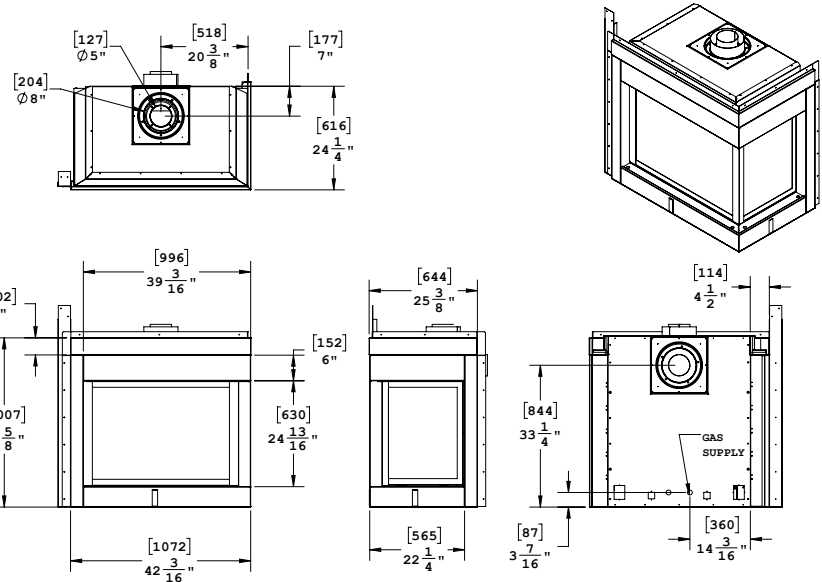

SPEC SHEET

Corner

H38CL/CR HL38CL/CR

MONTIGO®

MULTI-SIDED FIREPLACE

DIMENSIONS

PART	ACTUAL	FRAMING
FRONT WIDTH	42 13/16"	48"
BACK WIDTH	42 13/16"	48"
HEIGHT	42 7/8"	44"
DEPTH	24 1/4"	25 1/4"
VIEWING AREA	32 1/8" X 24 3/4"	N/A

FEATURES

- Snap-lock door for access to firebox
- Power vent capable
- Clean face design
- Hi/lo control to adjust flame level
- Convertible to top or side flue vent

TECHNICAL SPECIFICATIONS

H38CL/CR Standard with: