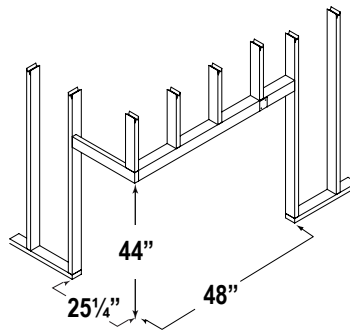

SPEC SHEET

Corner

H38CL/CR HL38CL/CR

MONTIGO®

MULTI-SIDED FIREPLACE

DIMENSIONS

PART	ACTUAL	FRAMING
FRONT WIDTH	42 13/16"	48"
BACK WIDTH	42 13/16"	48"
HEIGHT	42 7/8"	44"
DEPTH	24 1/4"	25 1/4"
VIEWING AREA	32 1/8" X 24 3/4"	N/A

FEATURES

- Snap-lock door for access to firebox
- Power vent capable
- Clean face design
- Hi/lo control to adjust flame level
- Convertible to top or side flue vent

TECHNICAL SPECIFICATIONS

H38CL/CR Standard with: