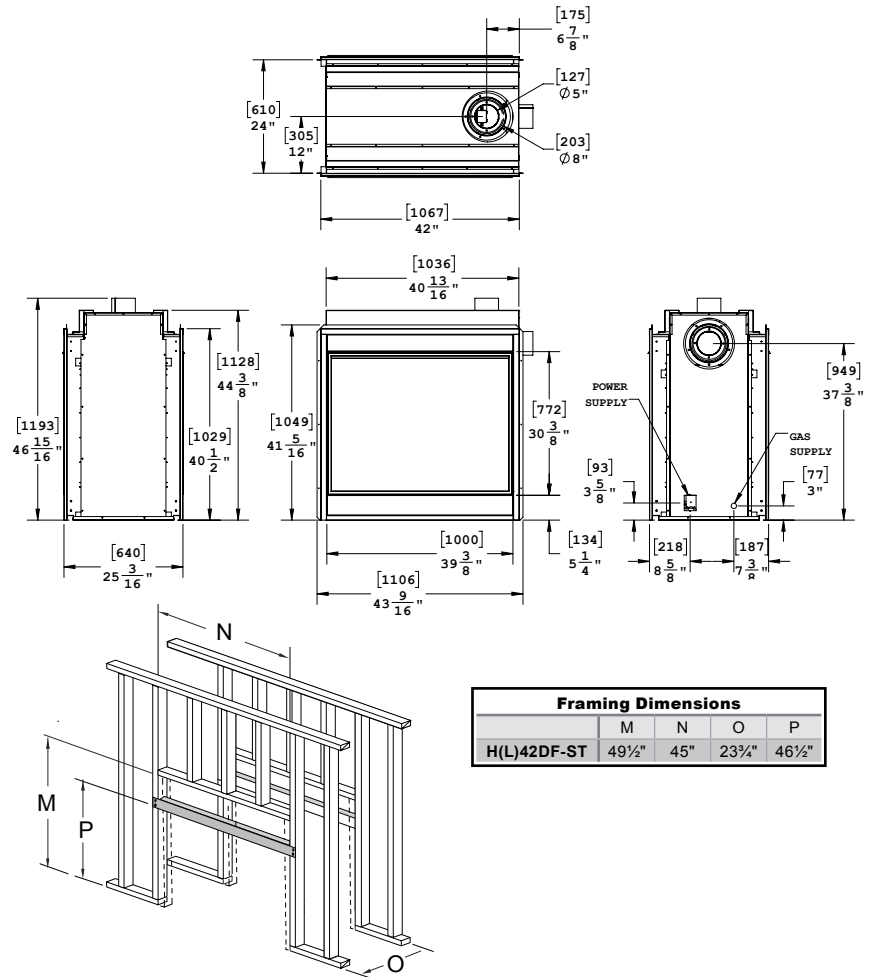

SPEC SHEET
H Series ST
 H42ST

SEE THROUGH GAS FIREPLACE

DIMENSIONS

PART	ACTUAL	FRAMING
FRONT WIDTH	43 9/16"	45"
BACK WIDTH	43 9/16"	45"
HEIGHT	46 15/16"	49 1/2"
DEPTH	25 3/16"	23 3/4"
VIEWING AREA	39 3/8" X 30 3/8"	N/A

Framing Dimensions				
	M	N	O	P
H(L)42DF-ST	49 1/2"	45"	23 3/4"	46 1/2"

FEATURES

- Snap-lock door for access to firebox
- Power vent capable
- Clean face design
- Hi/lo control to adjust flame level
- Convertible to top or side flue vent

TECHNICAL SPECIFICATIONS

H42ST Comes standard with:

- Tempered glass
- Door screen
- Hi/lo control to adjust flame level
- 37,000 BTU Traditional burner + logset
- Wrought iron grate

H42ST Options:

- Remote control
- Fireplace surround in satin black or stainless steel
- Linear burner conversion kit
- Fan kit