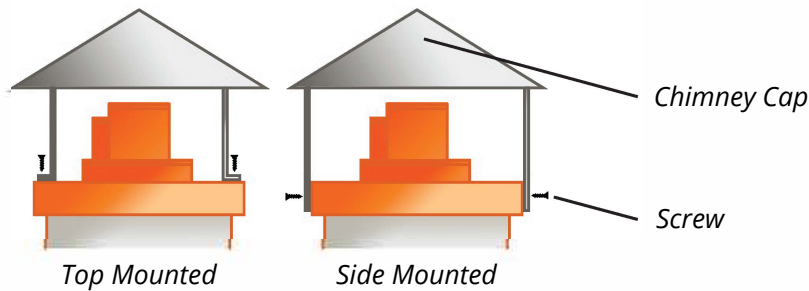

Multi-Flue Chimney Cap Measuring Guide

MULTI-FLUE CHIMNEY

A: Height of the tallest flue

TOP VIEW

B: Chimney crown's total length

C: Chimney crown's total width

D: Total length of overall flue area

E: Total width of overall flue area

F: Shortest width from crown's edge to flue area

G: Shortest length from crown's edge to flue area

SIDE VIEW

Top Mounted

Side Mounted