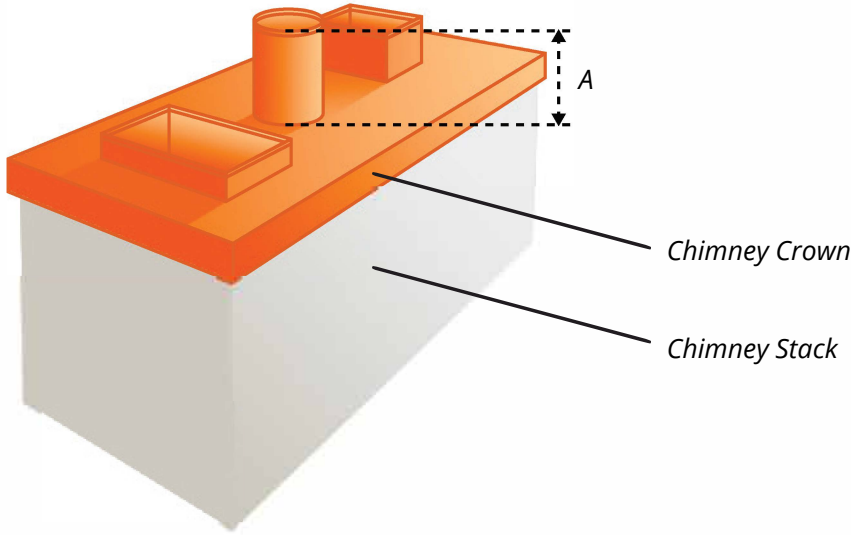

Multi-Flue Chimney Cap Measuring Guide

MULTI-FLUE CHIMNEY

A: Height of the tallest flue

TOP VIEW

B: Chimney crown's total length

C: Chimney crown's total width

D: Total length of overall flue area

E: Total width of overall flue area

F: Shortest width from crown's edge to flue area

G: Shortest length from crown's edge to flue area

SIDE VIEW

Top Mounted

Side Mounted