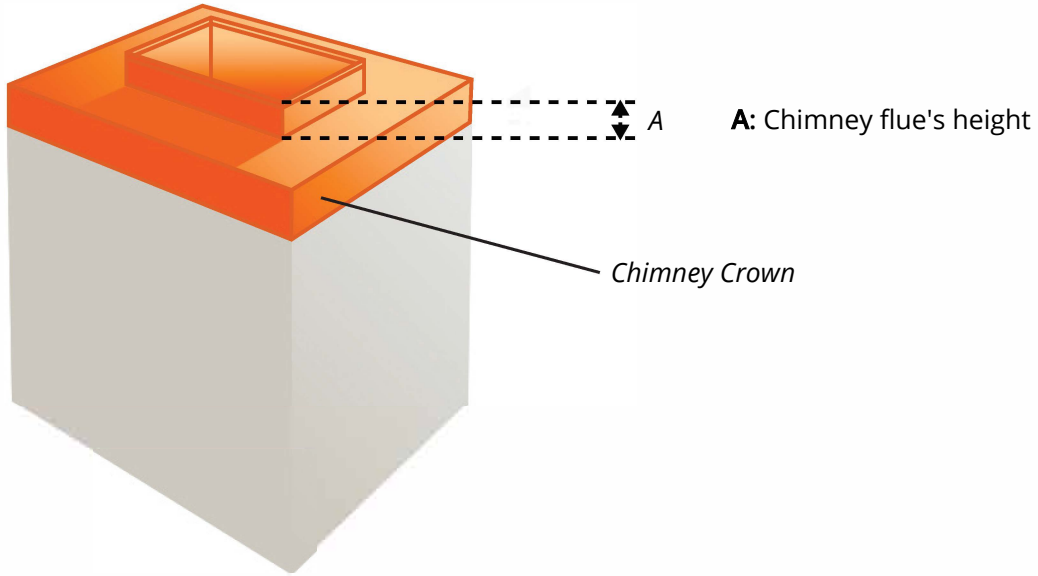

Single Flue Chimney Cap Measuring Guide

SINGLE FLUE CHIMNEY

TOP VIEW

B: Chimney flue's total width

C: Chimney flue's total length

SIDE VIEW