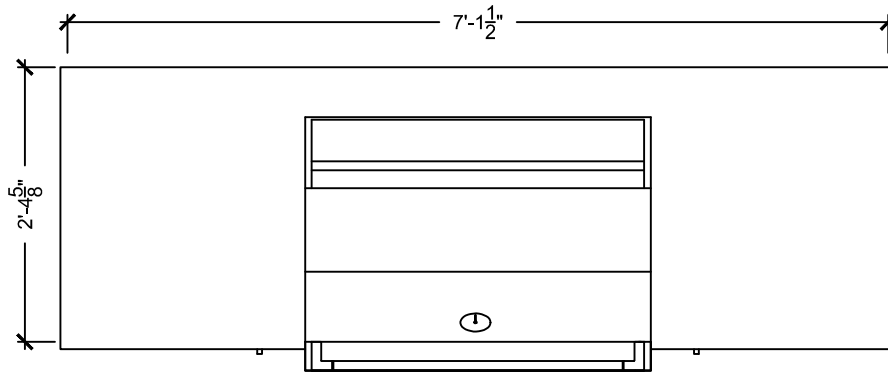

A-BAY32-SIZZLERPRO

11060 OUTDOOR KITCHEN ELEVATION

* MEASUREMENTS DO NOT INCLUDE COUNTERTOP NOSING.

11060 OUTDOOR KITCHEN PLAN

A-BAY40-SIZZLERPRO

11056 OUTDOOR KITCHEN ELEVATION

* MEASUREMENTS DO NOT INCLUDE COUNTERTOP NOSING.