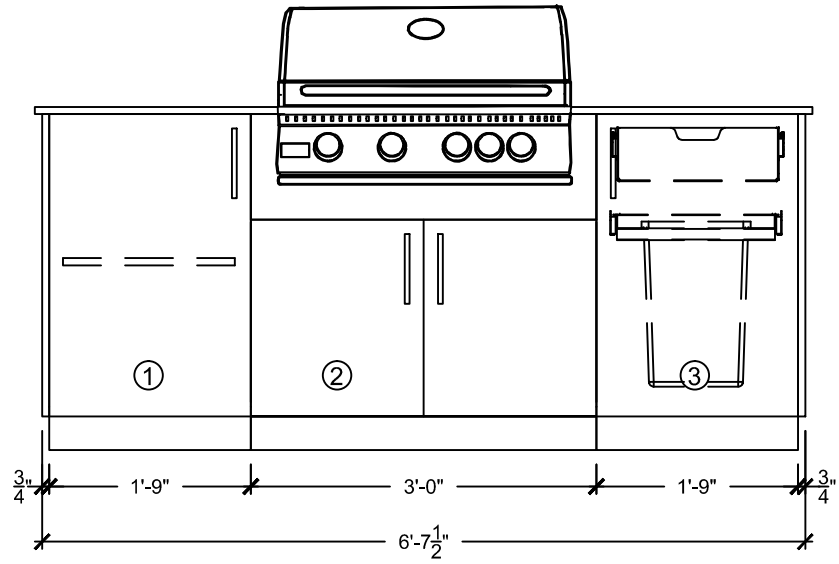

A-BAY32-SIZZLERPRO

11060 OUTDOOR KITCHEN ELEVATION

* MEASUREMENTS DO NOT INCLUDE COUNTERTOP NOSING.

11060 OUTDOOR KITCHEN PLAN

A-BAY40-SIZZLERPRO

11056 OUTDOOR KITCHEN ELEVATION

* MEASUREMENTS DO NOT INCLUDE COUNTERTOP NOSING.

11056 OUTDOOR KITCHEN PLAN