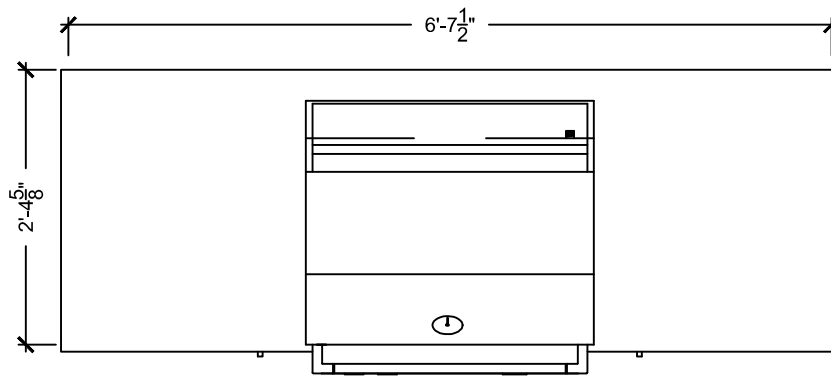

A-BAY32-SIZZLERPRO

11060 OUTDOOR KITCHEN ELEVATION

* MEASUREMENTS DO NOT INCLUDE COUNTERTOP NOSING.

11060 OUTDOOR KITCHEN PLAN

A-BAY40-SIZZLERPRO

11056 OUTDOOR KITCHEN ELEVATION

* MEASUREMENTS DO NOT INCLUDE COUNTERTOP NOSING.