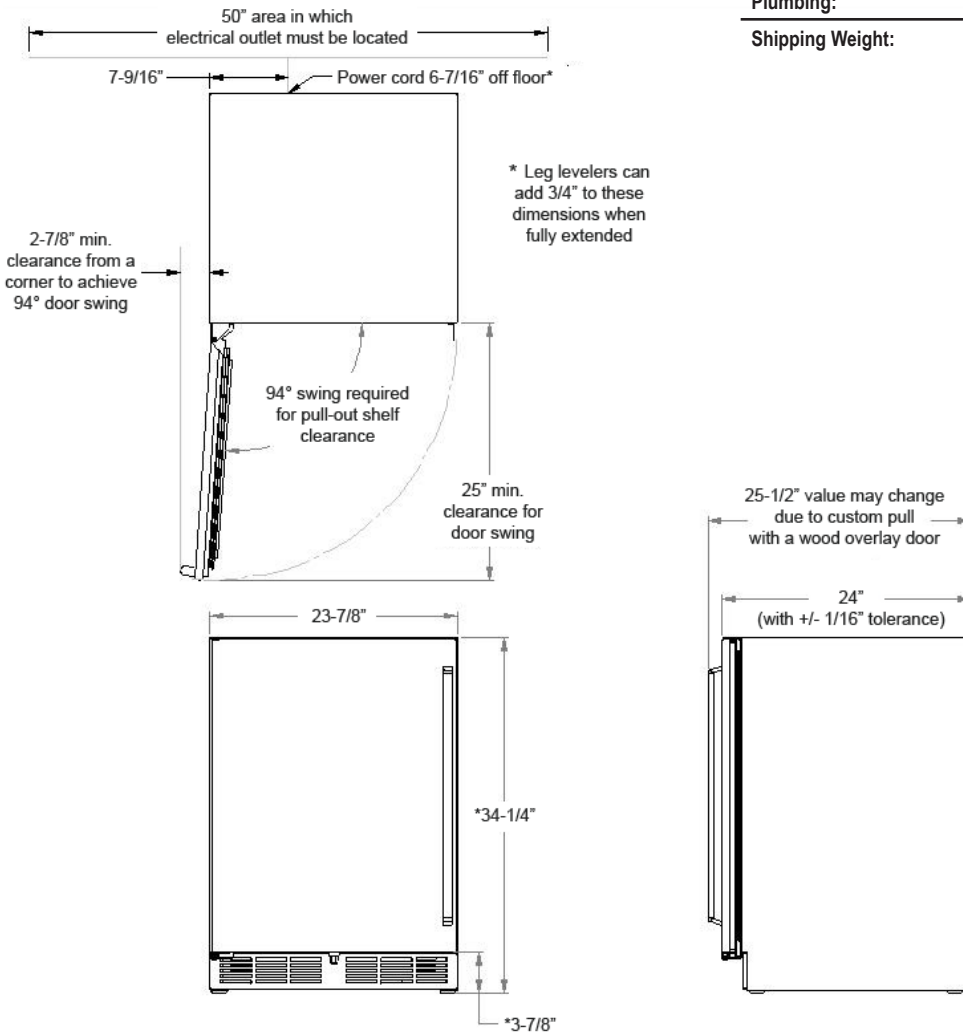

HP24BS-3L

HP24BS-1R

Features

- Designed with fully-integrated depth to allow flush fit with surrounding cabinetry
- Zero-clearance hinging allows for abutment with surrounding cabinetry
- Perlick's exclusive Variable Speed Compressor
- Front-vented, forced-air refrigeration
- **Industry Exclusive** full-extension shelves, stainless steel fronts on wine shelves
- **Industry Exclusive** stainless steel interior
- Two (2) year full warranty on complete unit - Additional four (4) year limited warranty on the sealed refrigeration system
- **Industry Exclusive** Convertible Door Design allows all doors to be converted to wood overlay from stainless steel
- Low E, UV coated glass provides industry leading insulation and protection
- Door locks available
- Interior digital display
- Allows for storage of both wine and beverages
- Two (2) full-extension wine shelves and one (1) full-extension vinyl-coated shelf
- Shelving positions are adjustable to suit your needs
- Available with a solid stainless steel door, solid wood overlay door, glass door with stainless trim or glass door with wood trim
- Will hold 16 wine bottles, 54 cans and 24 water bottles
- 5.3 cubic feet of capacity
- Beverage Center temperature 36° - 48° F
- Indoor/outdoor rated models

* Also available with right hinge

Overall Width	23-7/8", 60.643 cm
Overall Height	34-1/4", 86.995 cm
Overall Depth	24", 60.96 cm
Capacity	5.3 cubic ft.
Min. Height Req.	34-3/8"
Door Swing Clearance	24-13/16"
Annual Energy Usage	308 kWh/yr
Electrical:	115V, 60 Hz, 1 phase AC, 2.3 amps
Plumbing:	none required
Shipping Weight:	215 lbs.