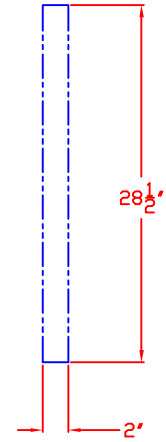

LYNX 30 IN. ACCESS DOORS  
MODEL LDR530  
W/ DIMENSIONS

ISLAND CUTOUT  
IN BLUE

TOP VIEW

FRONT VIEW

SIDE VIEW

LYNX 30 IN. ACCESS DOORS  
MODEL LDR530  
ISLAND CUTOUT

ISLAND CUTOUT  
IN BLUE

TOP VIEW

FRONT VIEW

SIDE VIEW