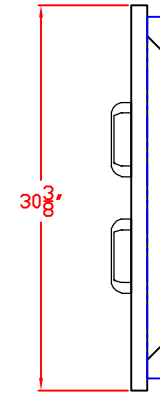

LYNX 30 IN. ACCESS DOORS  
MODEL LDR530  
W/ DIMENSIONS

ISLAND CUTOUT  
IN BLUE

TOP VIEW

FRONT VIEW

SIDE VIEW

LYNX 30 IN. ACCESS DOORS  
MODEL LDR530  
ISLAND CUTOUT

ISLAND CUTOUT  
IN BLUE

TOP VIEW

FRONT VIEW

SIDE VIEW