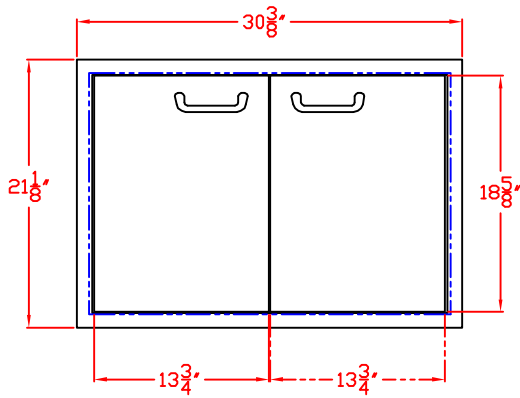

LYNX 30 IN. ACCESS DOORS  
MODEL LDR530  
W/ DIMENSIONS

ISLAND CUTOUT  
IN BLUE

TOP VIEW

FRONT VIEW

SIDE VIEW

LYNX 30 IN. ACCESS DOORS  
MODEL LDR530  
ISLAND CUTOUT

ISLAND CUTOUT  
IN BLUE

TOP VIEW

FRONT VIEW

SIDE VIEW