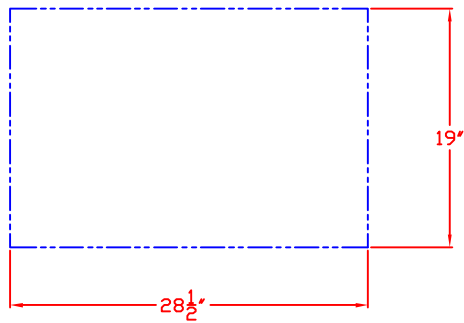

LYNX 30 IN. ACCESS DOORS  
MODEL LDR530  
W/ DIMENSIONS

ISLAND CUTOUT  
IN BLUE

TOP VIEW

FRONT VIEW

SIDE VIEW

LYNX 30 IN. ACCESS DOORS  
MODEL LDR530  
ISLAND CUTOUT

ISLAND CUTOUT  
IN BLUE

TOP VIEW

FRONT VIEW

SIDE VIEW