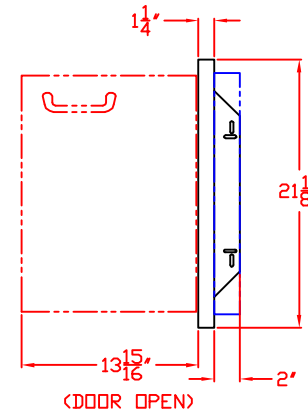

LYNX 30 IN. ACCESS DOORS  
MODEL LDR530  
W/ DIMENSIONS

ISLAND CUTOUT  
IN BLUE

TOP VIEW

FRONT VIEW

SIDE VIEW

LYNX 30 IN. ACCESS DOORS  
MODEL LDR530  
ISLAND CUTOUT

ISLAND CUTOUT  
IN BLUE

TOP VIEW

FRONT VIEW

SIDE VIEW