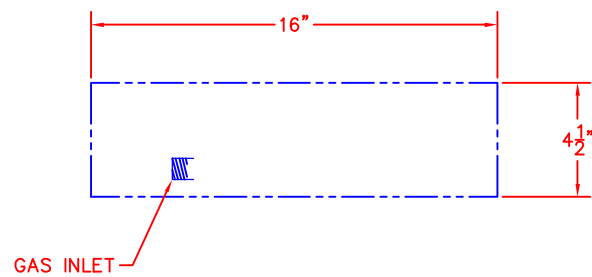

# LYNX SIDE BURNER SINGLE— LSB501 W/ DIMENSIONS

ISLAND CUTOUT  
IN BLUE

TOP VIEW

SIDE VIEW

FRONT VIEW

05/15/12

LYNX SIDE BURNER  
SINGLE- LSB501  
W/ DIMENSIONS

ISLAND CUTOUT  
IN BLUE

TOP VIEW

SIDE VIEW

FRONT VIEW