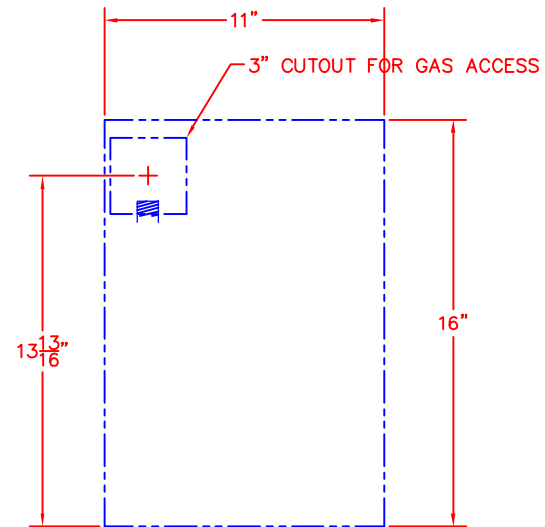

# LYNX SIDE BURNER SINGLE— LSB501 W/ DIMENSIONS

ISLAND CUTOUT  
IN BLUE

TOP VIEW

SIDE VIEW

FRONT VIEW

05/15/12

LYNX SIDE BURNER  
SINGLE- LSB501  
W/ DIMENSIONS

ISLAND CUTOUT  
IN BLUE

TOP VIEW

SIDE VIEW

FRONT VIEW