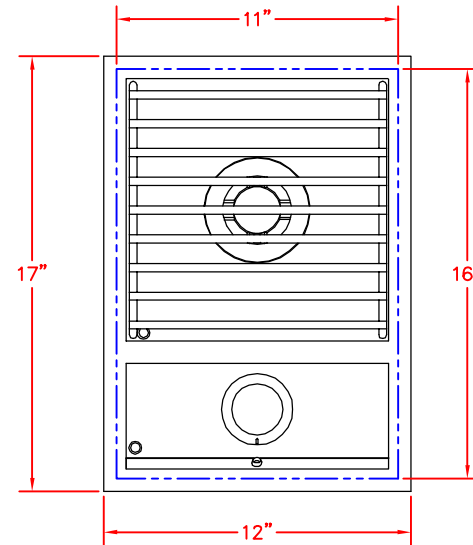

# LYNX SIDE BURNER SINGLE— LSB501 W/ DIMENSIONS

ISLAND CUTOUT  
IN BLUE

TOP VIEW

SIDE VIEW

FRONT VIEW

05/15/12

LYNX SIDE BURNER  
SINGLE- LSB501  
W/ DIMENSIONS

ISLAND CUTOUT  
IN BLUE

TOP VIEW

SIDE VIEW

FRONT VIEW