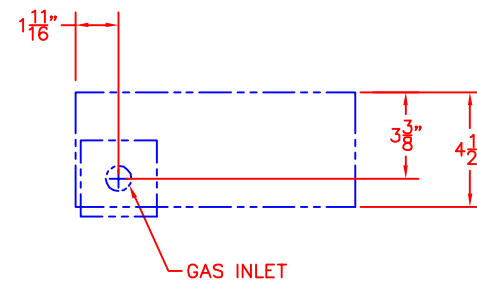

# LYNX SIDE BURNER SINGLE— LSB501 W/ DIMENSIONS

ISLAND CUTOUT  
IN BLUE

TOP VIEW

SIDE VIEW

FRONT VIEW

05/15/12

LYNX SIDE BURNER  
SINGLE- LSB501  
W/ DIMENSIONS

ISLAND CUTOUT  
IN BLUE

TOP VIEW

SIDE VIEW

FRONT VIEW