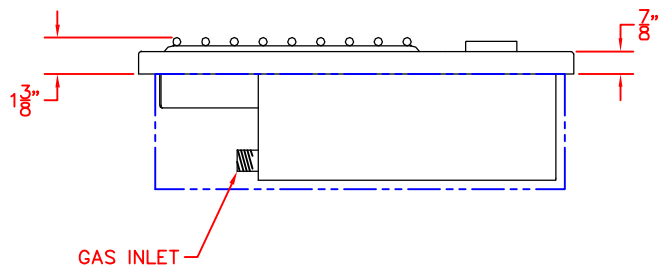

# LYNX SIDE BURNER SINGLE— LSB501 W/ DIMENSIONS

ISLAND CUTOUT  
IN BLUE

TOP VIEW

SIDE VIEW

FRONT VIEW

05/15/12

LYNX SIDE BURNER  
SINGLE- LSB501  
W/ DIMENSIONS

ISLAND CUTOUT  
IN BLUE

TOP VIEW

SIDE VIEW

FRONT VIEW