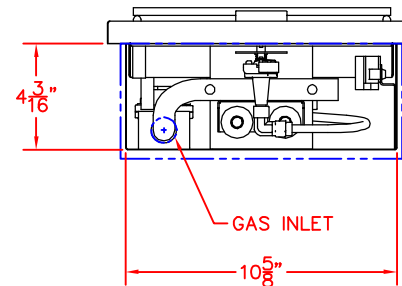

# LYNX SIDE BURNER SINGLE— LSB501 W/ DIMENSIONS

ISLAND CUTOUT  
IN BLUE

TOP VIEW

SIDE VIEW

FRONT VIEW

05/15/12

LYNX SIDE BURNER  
SINGLE- LSB501  
W/ DIMENSIONS

ISLAND CUTOUT  
IN BLUE

TOP VIEW

SIDE VIEW

FRONT VIEW