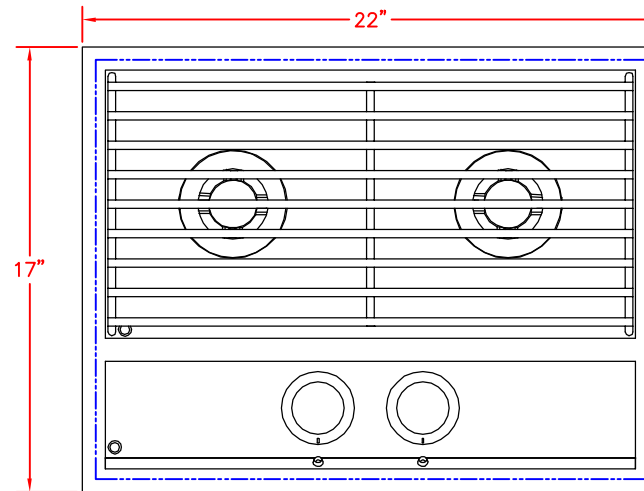

# LYNX SIDE BURNER DOUBLE- LSB502 W/ DIMENSIONS

ISLAND CUTOUT  
IN BLUE

TOP VIEW

SIDE VIEW

FRONT VIEW

05/15/12

# LYNX SIDE BURNER DOUBLE- LSB502 W/ DIMENSIONS

ISLAND CUTOUT  
IN BLUE

TOP VIEW

SIDE VIEW

FRONT VIEW