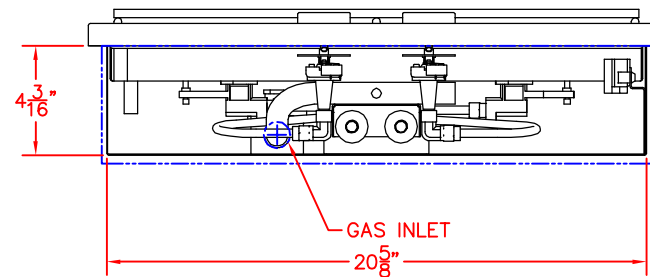

# LYNX SIDE BURNER DOUBLE- LSB502 W/ DIMENSIONS

ISLAND CUTOUT  
IN BLUE

TOP VIEW

SIDE VIEW

FRONT VIEW

05/15/12

# LYNX SIDE BURNER DOUBLE- LSB502 W/ DIMENSIONS

ISLAND CUTOUT  
IN BLUE

TOP VIEW

SIDE VIEW

FRONT VIEW