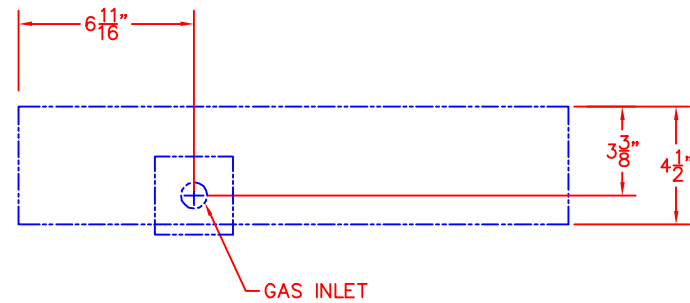

# LYNX SIDE BURNER DOUBLE- LSB502 W/ DIMENSIONS

ISLAND CUTOUT  
IN BLUE

TOP VIEW

SIDE VIEW

FRONT VIEW