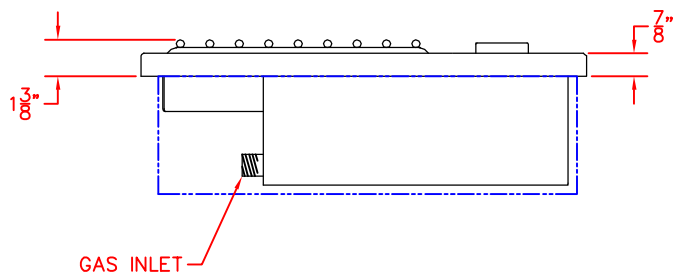

# LYNX SIDE BURNER DOUBLE- LSB502 W/ DIMENSIONS

ISLAND CUTOUT  
IN BLUE

TOP VIEW

SIDE VIEW

FRONT VIEW

05/15/12

# LYNX SIDE BURNER DOUBLE- LSB502 W/ DIMENSIONS

ISLAND CUTOUT  
IN BLUE

TOP VIEW

SIDE VIEW

FRONT VIEW