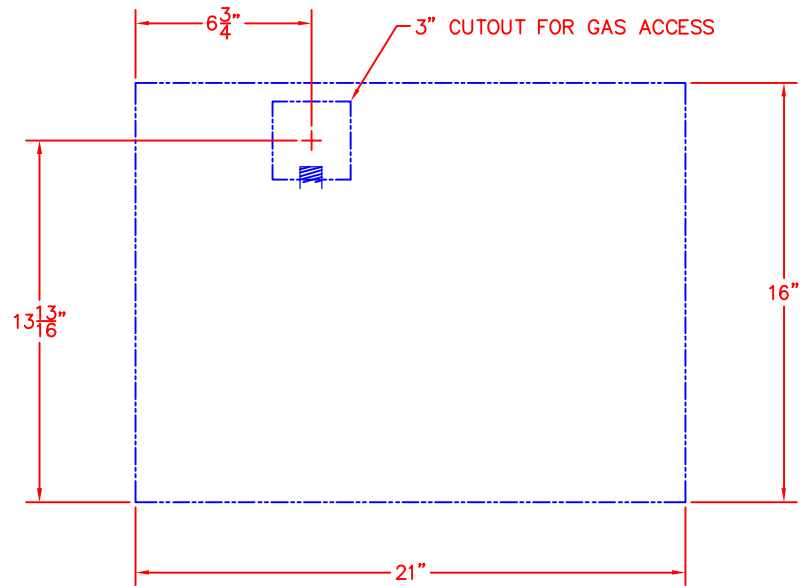

# LYNX SIDE BURNER DOUBLE- LSB502 W/ DIMENSIONS

ISLAND CUTOUT  
IN BLUE

TOP VIEW

SIDE VIEW

FRONT VIEW

05/15/12

# LYNX SIDE BURNER DOUBLE- LSB502 W/ DIMENSIONS

ISLAND CUTOUT  
IN BLUE

TOP VIEW

SIDE VIEW

FRONT VIEW