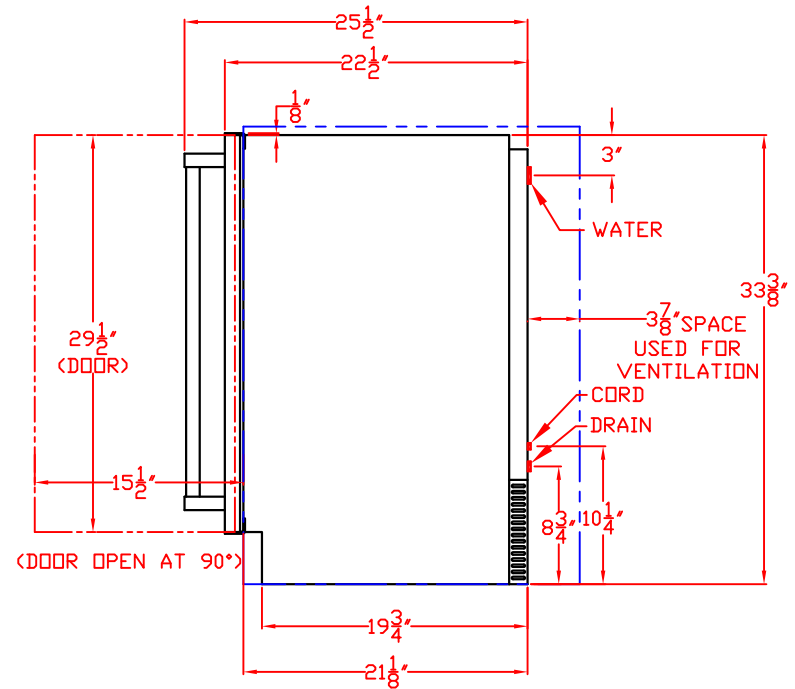

LYNX 15" OUTDOOR ICE MACHINE
 MODEL L15ICE
 WITH DIMENSIONS

ISLAND CUTOUT
 IN BLUE

TOP VIEW

FRONT VIEW

SIDE VIEW

LYNX 15" OUTDOOR ICE MACHINE
MODEL L15ICE
ISLAND CUTOUT

TOP VIEW

FRONT VIEW

SIDE VIEW