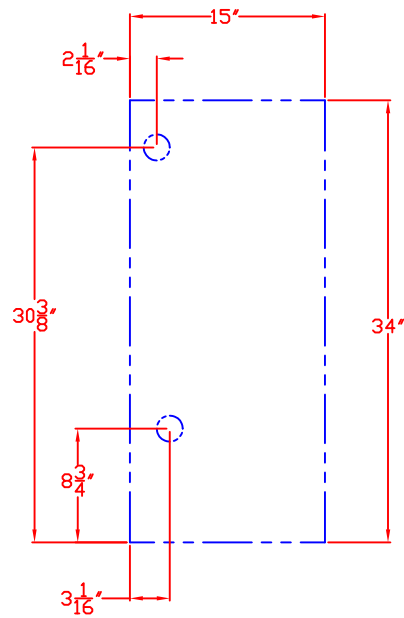

LYNX 15" OUTDOOR ICE MACHINE
 MODEL L15ICE
 WITH DIMENSIONS

ISLAND CUTOUT
 IN BLUE

TOP VIEW

FRONT VIEW

SIDE VIEW

LYNX 15" OUTDOOR ICE MACHINE
MODEL L15ICE
ISLAND CUTOUT

TOP VIEW

FRONT VIEW

SIDE VIEW