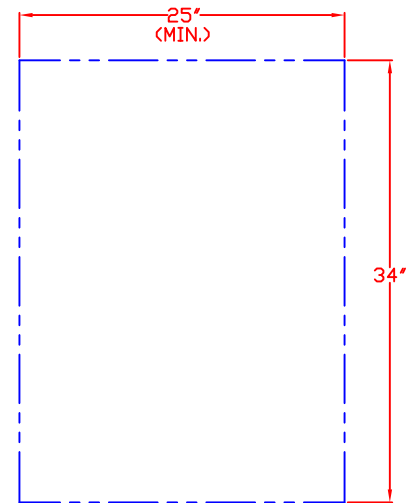

LYNX 15" OUTDOOR ICE MACHINE
 MODEL L15ICE
 WITH DIMENSIONS

ISLAND CUTOUT
 IN BLUE

TOP VIEW

FRONT VIEW

SIDE VIEW

LYNX 15" OUTDOOR ICE MACHINE
MODEL L15ICE
ISLAND CUTOUT

TOP VIEW

FRONT VIEW

SIDE VIEW