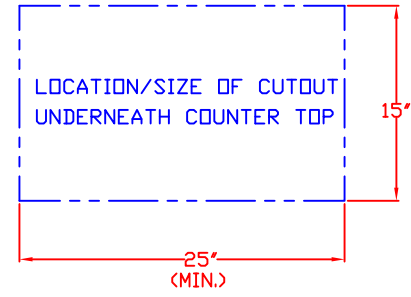

LYNX 15" OUTDOOR ICE MACHINE
 MODEL L15ICE
 WITH DIMENSIONS

ISLAND CUTOUT
 IN BLUE

TOP VIEW

FRONT VIEW

SIDE VIEW

LYNX 15" OUTDOOR ICE MACHINE
MODEL L15ICE
ISLAND CUTOUT

TOP VIEW

FRONT VIEW

SIDE VIEW