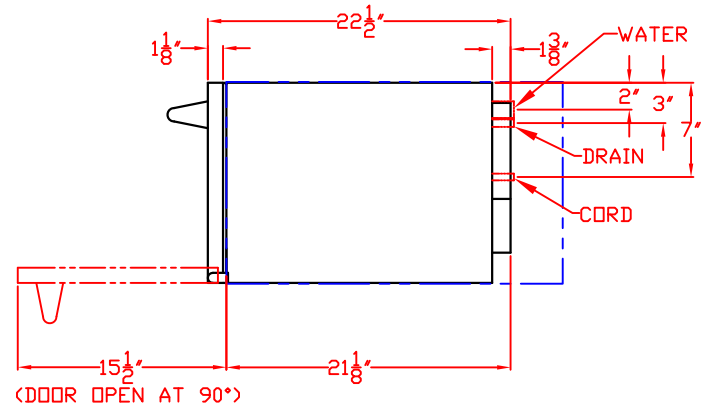

LYNX 15" OUTDOOR ICE MACHINE
 MODEL L15ICE
 WITH DIMENSIONS

ISLAND CUTOUT
 IN BLUE

TOP VIEW

FRONT VIEW

SIDE VIEW

LYNX 15" OUTDOOR ICE MACHINE
MODEL L15ICE
ISLAND CUTOUT

TOP VIEW

FRONT VIEW

SIDE VIEW