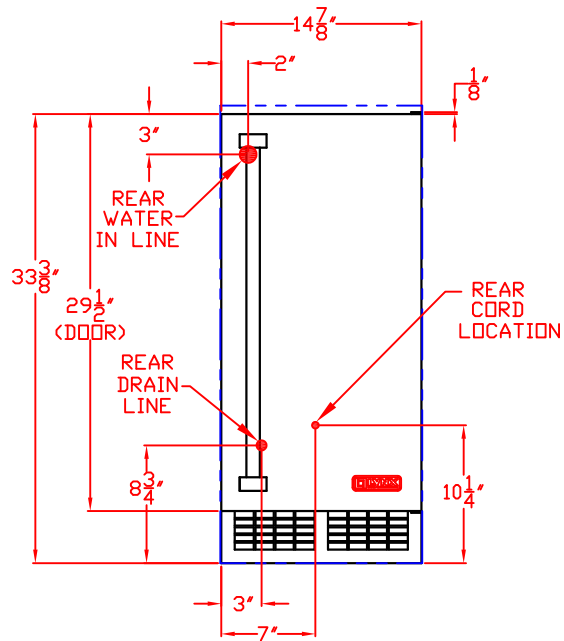

LYNX 15" OUTDOOR ICE MACHINE
 MODEL L15ICE
 WITH DIMENSIONS

ISLAND CUTOUT
 IN BLUE

TOP VIEW

FRONT VIEW

SIDE VIEW

LYNX 15" OUTDOOR ICE MACHINE
MODEL L15ICE
ISLAND CUTOUT

TOP VIEW

FRONT VIEW

SIDE VIEW