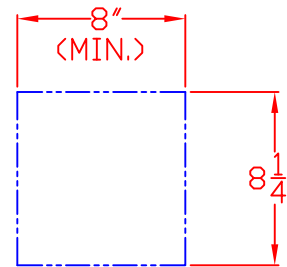

1/20/10

LYNX TOWEL DISPENSER  
MODEL L16TWL  
WITH DIMENSIONS

ISLAND CUTOUT  
IN BLUE

TOP VIEW

FRONT VIEW

(LID OPEN)

SIDE VIEW

1/20/10

# TOP VIEW

LYNX TOWEL DISPENSER  
MODEL L16TWL  
ISLAND CUTOUT

LOCATION/SIZE OF CUTOUT  
UNDERNEATH COUNTER TOP

FRONT VIEW

SIDE VIEW