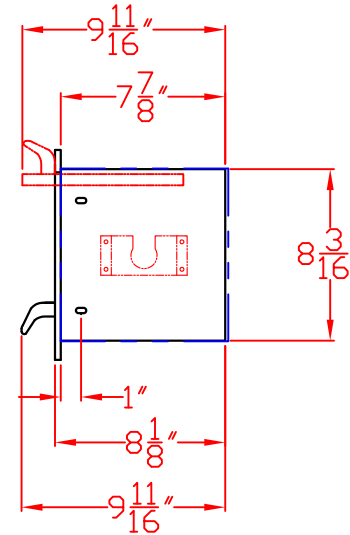

1/20/10

LYNX TOWEL DISPENSER  
MODEL L16TWL  
WITH DIMENSIONS

ISLAND CUTOUT  
IN BLUE

TOP VIEW

FRONT VIEW

(LID OPEN)

SIDE VIEW

1/20/10

# TOP VIEW

LYNX TOWEL DISPENSER  
MODEL L16TWL  
ISLAND CUTOUT

LOCATION/SIZE OF CUTOUT  
UNDERNEATH COUNTER TOP

FRONT VIEW

SIDE VIEW