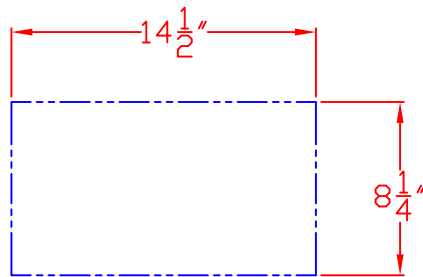

1/20/10

LYNX TOWEL DISPENSER  
MODEL L16TWL  
WITH DIMENSIONS

ISLAND CUTOUT  
IN BLUE

TOP VIEW

FRONT VIEW

(LID OPEN)

SIDE VIEW

1/20/10

# TOP VIEW

LYNX TOWEL DISPENSER  
MODEL L16TWL  
ISLAND CUTOUT

LOCATION/SIZE OF CUTOUT  
UNDERNEATH COUNTER TOP

FRONT VIEW

SIDE VIEW