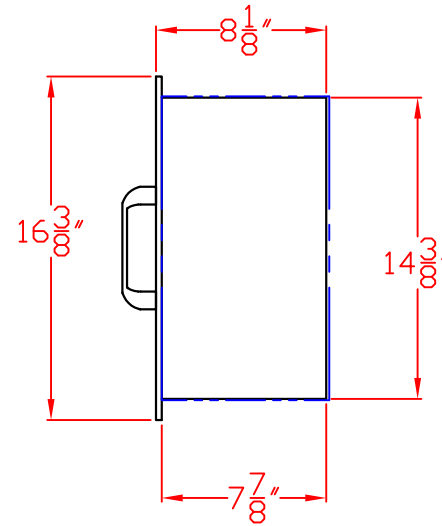

1/20/10

LYNX TOWEL DISPENSER  
MODEL L16TWL  
WITH DIMENSIONS

ISLAND CUTOUT  
IN BLUE

TOP VIEW

FRONT VIEW

(LID OPEN)

SIDE VIEW

1/20/10

# TOP VIEW

LYNX TOWEL DISPENSER  
MODEL L16TWL  
ISLAND CUTOUT

LOCATION/SIZE OF CUTOUT  
UNDERNEATH COUNTER TOP

FRONT VIEW

SIDE VIEW