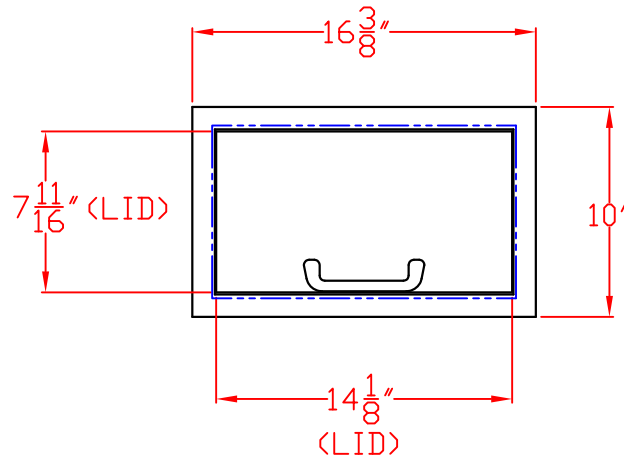

1/20/10

LYNX TOWEL DISPENSER  
MODEL L16TWL  
WITH DIMENSIONS

ISLAND CUTOUT  
IN BLUE

TOP VIEW

FRONT VIEW

(LID OPEN)

SIDE VIEW

1/20/10

# TOP VIEW

LYNX TOWEL DISPENSER  
MODEL L16TWL  
ISLAND CUTOUT

LOCATION/SIZE OF CUTOUT  
UNDERNEATH COUNTER TOP

FRONT VIEW

SIDE VIEW