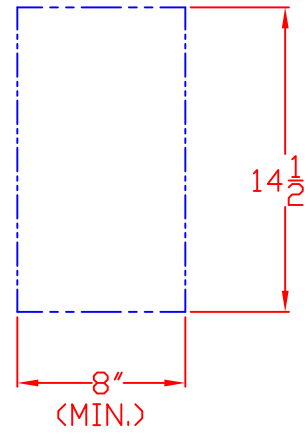

1/20/10

LYNX TOWEL DISPENSER  
MODEL L16TWL  
WITH DIMENSIONS

ISLAND CUTOUT  
IN BLUE

TOP VIEW

FRONT VIEW

(LID OPEN)

SIDE VIEW

1/20/10

# TOP VIEW

LYNX TOWEL DISPENSER  
MODEL L16TWL  
ISLAND CUTOUT

LOCATION/SIZE OF CUTOUT  
UNDERNEATH COUNTER TOP

FRONT VIEW

SIDE VIEW