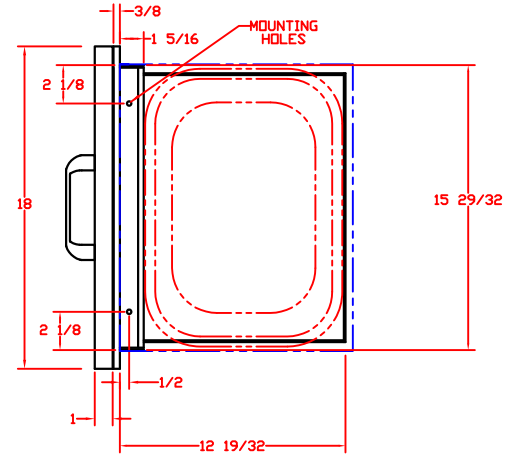

1/20/10

LYNX TRASH CENTER
MODEL L18TC
W/ DIMENSIONS

ISLAND CUTOUT
IN BLUE

TOP VIEW

FRONT VIEW

SIDE VIEW

1/20/10

LYNX TRASH CENTER
MODEL L18TC
ISLAND CUTOUT

TOP VIEW

FRONT VIEW

SIDE VIEW