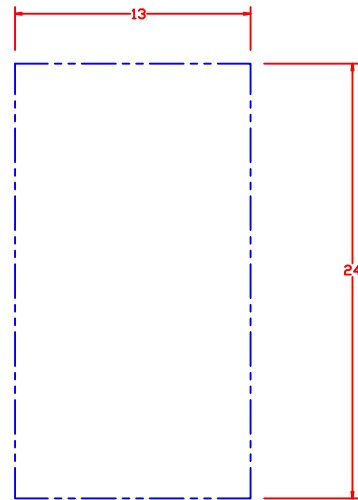

1/20/10

LYNX TRASH CENTER
MODEL L18TC
W/ DIMENSIONS

ISLAND CUTOUT
IN BLUE

TOP VIEW

FRONT VIEW

SIDE VIEW

1/20/10

LYNX TRASH CENTER
MODEL L18TC
ISLAND CUTOUT

TOP VIEW

FRONT VIEW

SIDE VIEW