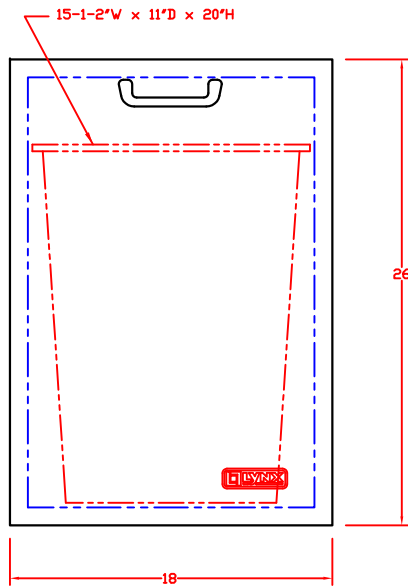

1/20/10

LYNX TRASH CENTER
MODEL L18TC
W/ DIMENSIONS

ISLAND CUTOUT
IN BLUE

TOP VIEW

FRONT VIEW

SIDE VIEW

1/20/10

LYNX TRASH CENTER
MODEL L18TC
ISLAND CUTOUT

TOP VIEW

FRONT VIEW

SIDE VIEW