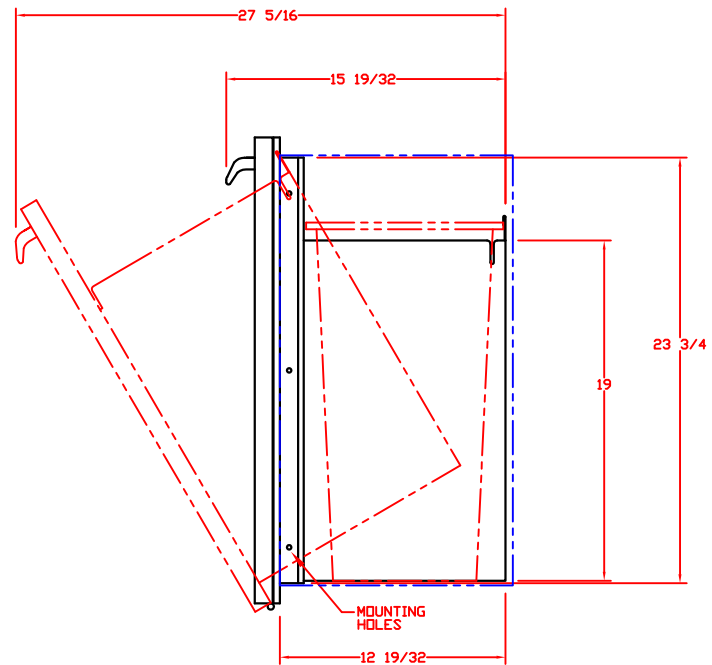

1/20/10

LYNX TRASH CENTER
MODEL L18TC
W/ DIMENSIONS

ISLAND CUTOUT
IN BLUE

TOP VIEW

FRONT VIEW

SIDE VIEW

1/20/10

LYNX TRASH CENTER
MODEL L18TC
ISLAND CUTOUT

TOP VIEW

FRONT VIEW

SIDE VIEW