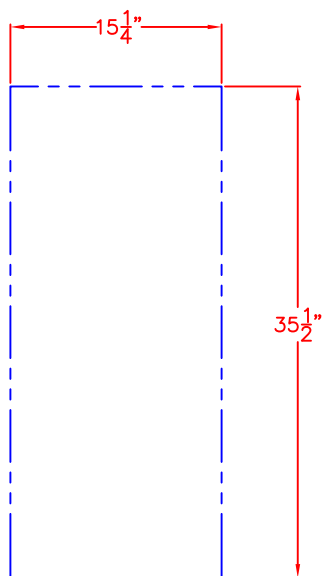

LYNX 15" OUTDOOR WINE CELLAR
MODEL L15WINE
ISLAND CUTOUT

TOP VIEW

FRONT VIEW

SIDE VIEW

LYNX 15" OUTDOOR WINE CELLAR
MODEL L15WINE
WITH DIMENSIONS

ISLAND CUTOUT
IN BLUE

TOP VIEW

FRONT VIEW

SIDE VIEW