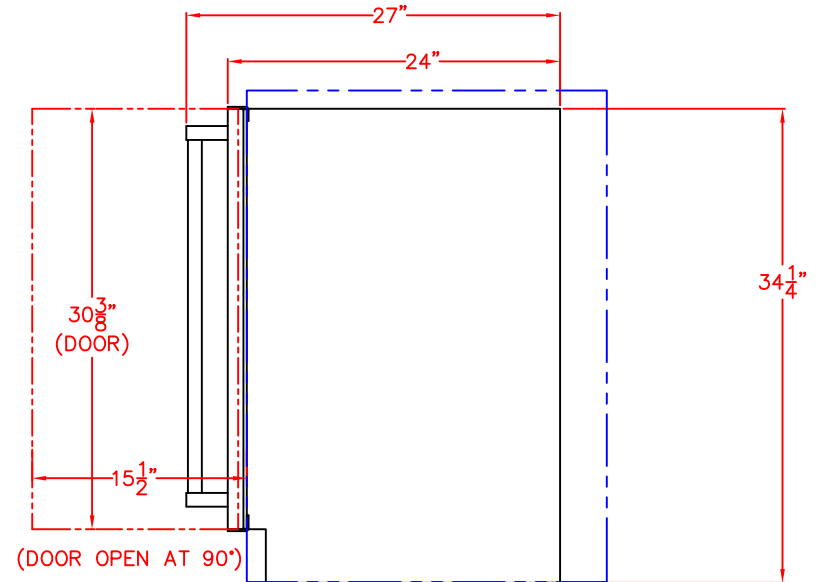

LYNX 15" OUTDOOR WINE CELLAR
MODEL L15WINE
ISLAND CUTOUT

TOP VIEW

FRONT VIEW

SIDE VIEW

LYNX 15" OUTDOOR WINE CELLAR
MODEL L15WINE
WITH DIMENSIONS

ISLAND CUTOUT
IN BLUE

TOP VIEW

FRONT VIEW

SIDE VIEW