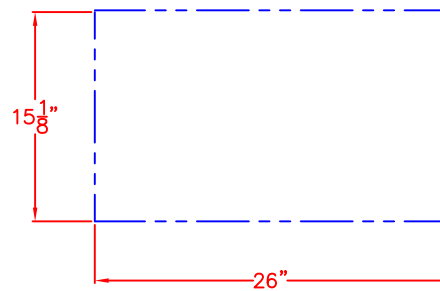

LYNX 15" OUTDOOR WINE CELLAR
MODEL L15WINE
ISLAND CUTOUT

TOP VIEW

FRONT VIEW

SIDE VIEW

LYNX 15" OUTDOOR WINE CELLAR
MODEL L15WINE
WITH DIMENSIONS

ISLAND CUTOUT
IN BLUE

TOP VIEW

FRONT VIEW

SIDE VIEW