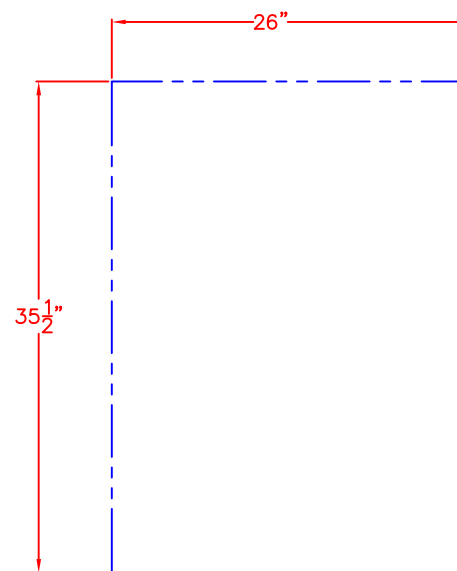

LYNX 15" OUTDOOR WINE CELLAR
MODEL L15WINE
ISLAND CUTOUT

TOP VIEW

FRONT VIEW

SIDE VIEW

LYNX 15" OUTDOOR WINE CELLAR
MODEL L15WINE
WITH DIMENSIONS

ISLAND CUTOUT
IN BLUE

TOP VIEW

FRONT VIEW

SIDE VIEW