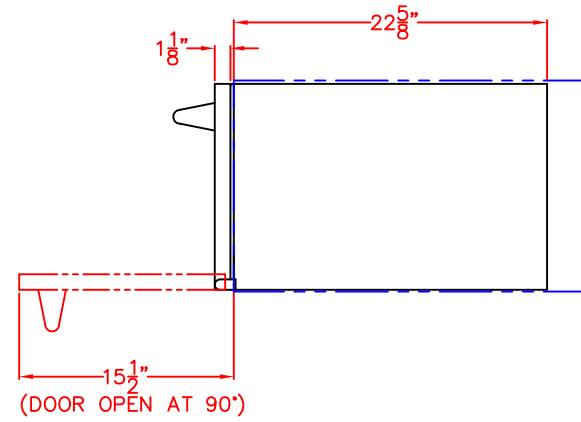

LYNX 15" OUTDOOR WINE CELLAR
MODEL L15WINE
ISLAND CUTOUT

TOP VIEW

FRONT VIEW

SIDE VIEW

LYNX 15" OUTDOOR WINE CELLAR
MODEL L15WINE
WITH DIMENSIONS

ISLAND CUTOUT
IN BLUE

TOP VIEW

FRONT VIEW

SIDE VIEW