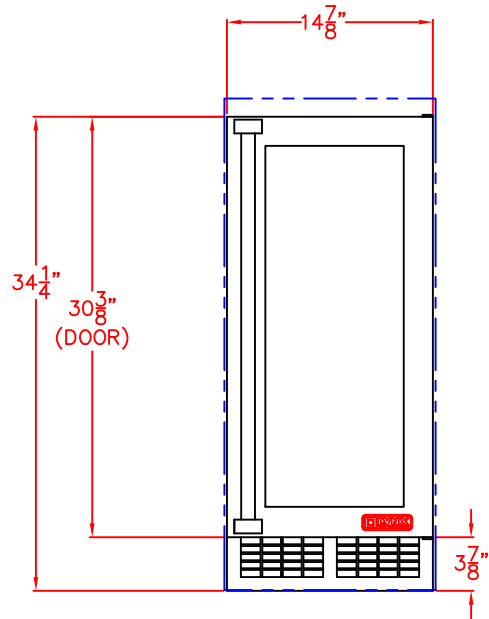

LYNX 15" OUTDOOR WINE CELLAR
MODEL L15WINE
ISLAND CUTOUT

TOP VIEW

FRONT VIEW

SIDE VIEW

LYNX 15" OUTDOOR WINE CELLAR
MODEL L15WINE
WITH DIMENSIONS

ISLAND CUTOUT
IN BLUE

TOP VIEW

FRONT VIEW

SIDE VIEW