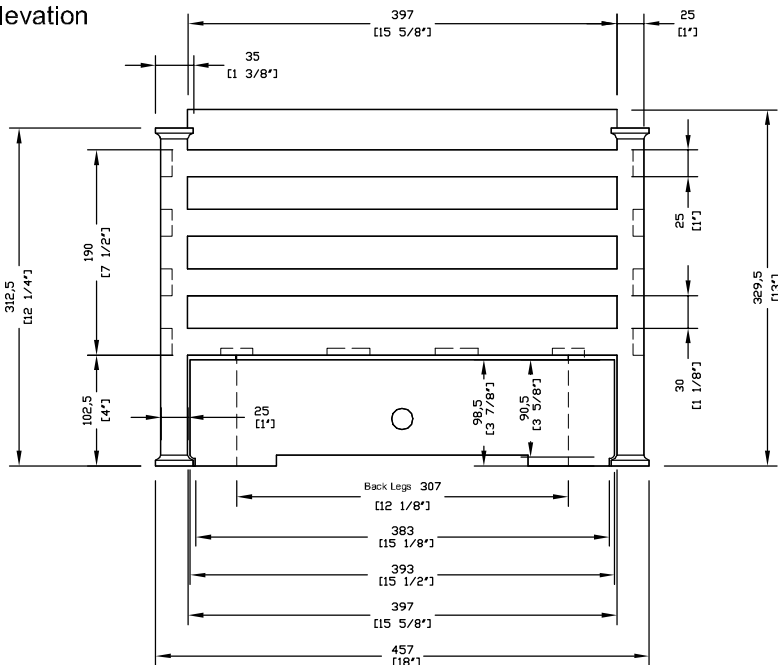

Plan

Perspective View

Front Elevation

Side Elevation

Amhurst Fire Basket 18''