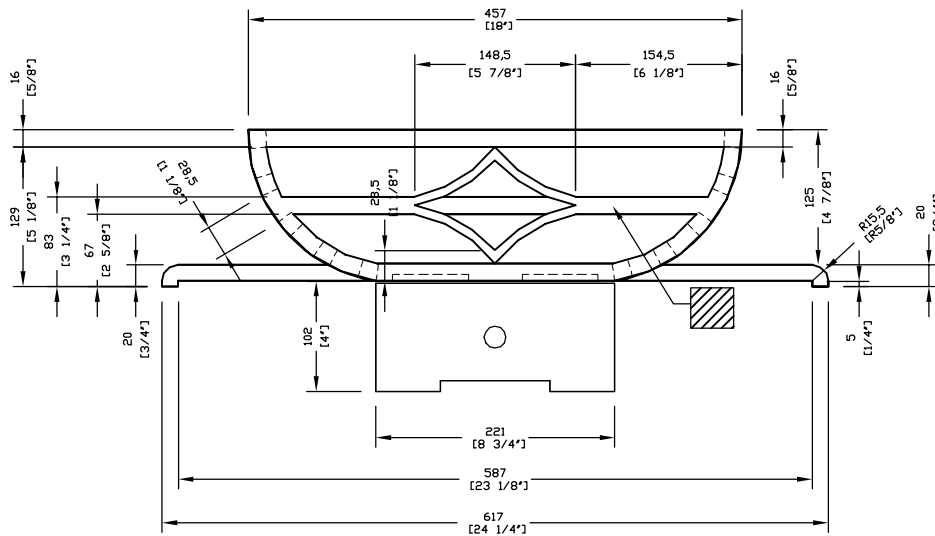

Plan

Perspective View

Front Elevation

Side Elevation

Caxton Fire Basket for Andirons 18"