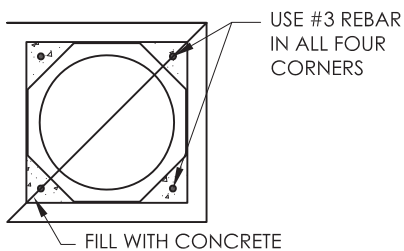

MASON-LITE

INDIVIDUAL PART DIMENSIONS

INSTALLATION DETAIL

Masonry Chimney System Kits:

MCLS-814K 12 Inner and Outer Flue Pieces (8' Total)

MCL-814P 6 Inner and Outer Flue Pieces (4' Total)

Masonry Chimney System parts can be ordered individually or as a kit