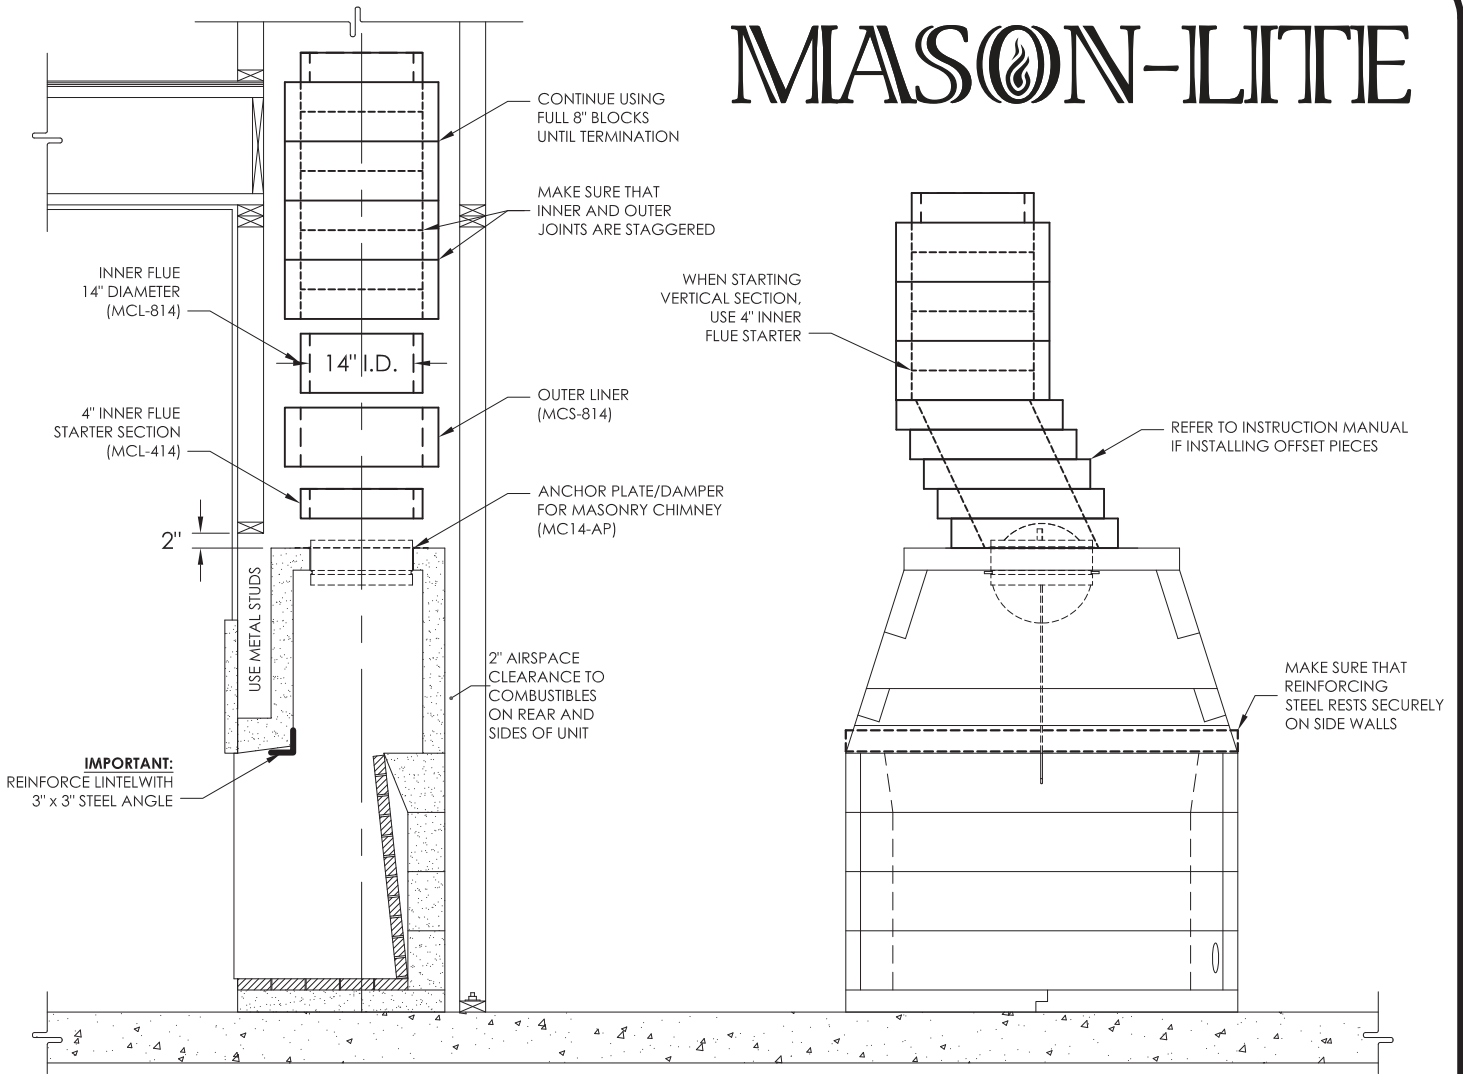

MASON-LITE

INDIVIDUAL PART DIMENSIONS

INSTALLATION DETAIL

Masonry Chimney System Kits:

MCLS-814K 12 Inner and Outer Flue Pieces (8' Total)

MCL-814P 6 Inner and Outer Flue Pieces (4' Total)

Masonry Chimney System parts can be ordered individually or as a kit

TITLE: **MASONRY CHIMNEY SYSTEM**

DWG. NUMBER

RELEASE DATE

REV. DATE

S008

6/1/09

N/A