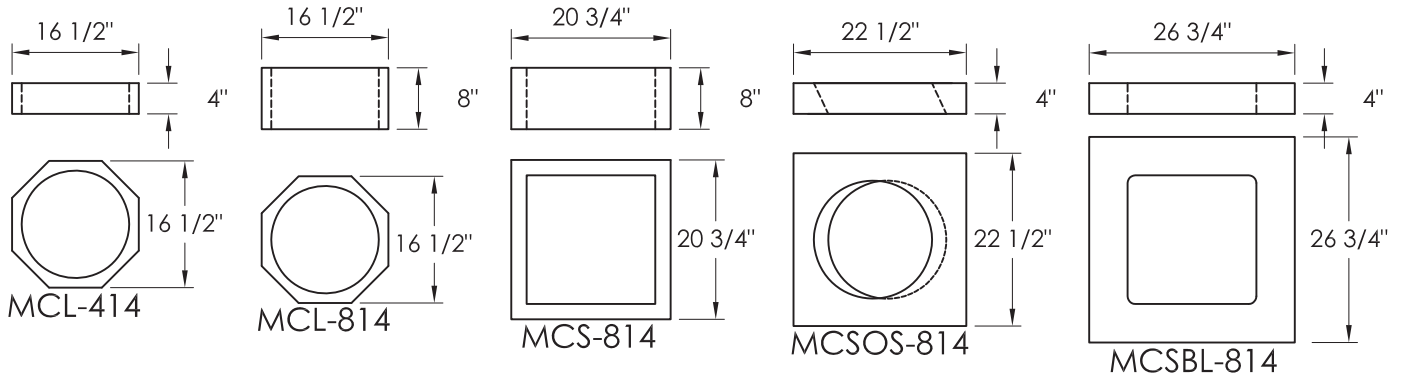

MASON-LITE

INDIVIDUAL PART DIMENSIONS

INSTALLATION DETAIL

Masonry Chimney System Kits:

MCLS-814K 12 Inner and Outer Flue Pieces (8' Total)

MCL-814P 6 Inner and Outer Flue Pieces (4' Total)

Masonry Chimney System parts can be ordered individually or as a kit

TITLE: **MASONRY CHIMNEY SYSTEM**

DWG. NUMBER

RELEASE DATE

REV. DATE

S008

6/1/09

N/A