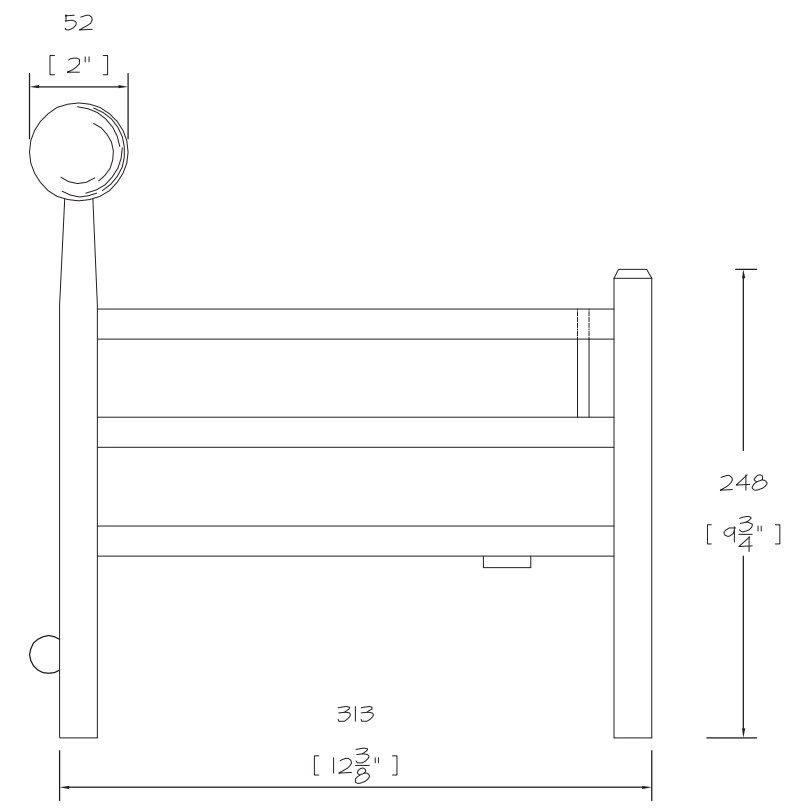

Front Elevation

Side Elevation

Plan

Popular Grate 18"