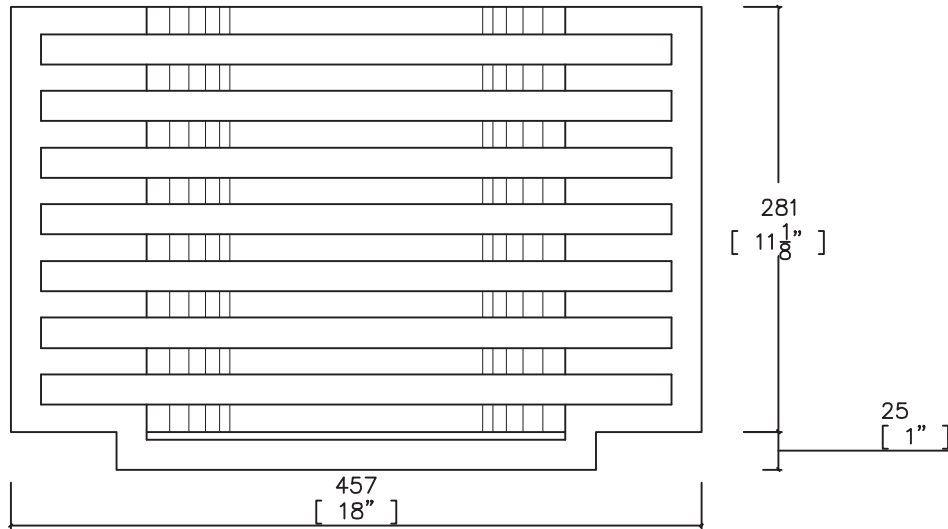

FRONT ELEVATION

SIDE ELEVATION

PLAN

Swansnest For Andiron 18"